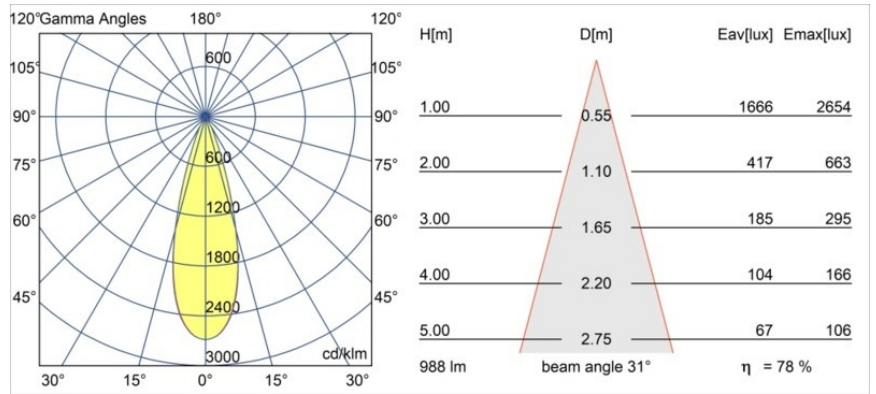

Light distribution & beam diagram