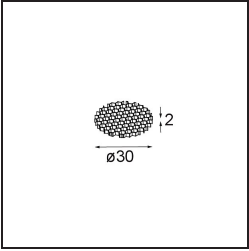

Specifications

Material	13835109
Light Source Type	LED
LED Type	BRIDGELUX V6 HD G8
LED technology	LED COB
CRI	Min. 90
Colour Temperature	2700K
Lifetime	L80B10 @50,000 Hours
Lamp Included	Yes
Number of Light Sources	1
CIE flux code	99 100 100 100 79
Binning (SDCM)	2
Light Direction	Down
Optic	Collimator
Measured beam angle (°)	31.0
Input Voltage	Constant Current Driver Required
Electrical Class	III
IP Rating	20
Glow wire rating (°C)	960
Indoor/Outdoor	Indoor
Application	Ceiling, Wall
Mounting	Semi-Recessed
Cut-out size (mm)	ø40
Mounting depth (mm)	110.0
Adjustability	H 360° V 0°/+90°
Distance to Lighted Object (m)	0,1
Primary Colour & Primary Finish	White, Structure
Gross weight (g)	223.0
Drive current (mA)	350 500
Min. forward voltage (Vf)	15.4 15.8
Max. forward voltage (Vf)	18.8 19.4
Connected load (W)	6.0 8.8
Luminous flux per lamp (lm)	577 780
Efficacy (lm/W)	96 89
Glare rating	13 14

Remark

- This product comes in different Direct Custom options. Discover them all on the Modest Recessed web page or ask for a quote.
-

TM30 & CRI diagram

Light distribution & beam diagram

Diagrams

Optical Accessories