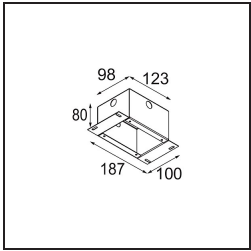

10889530 Installation Housing 123x100x80

Choose a required accessory