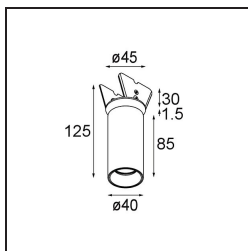

Specifications

Material	13835109
Light Source Type	LED
LED Type	BRIDGELUX V6 HD G8
LED technology	LED COB
CRI	Min. 90
Colour Temperature	2700K
Lifetime	L80B10 @50,000 Hours
Lamp Included	Yes
Number of Light Sources	1
CIE flux code	99 100 100 100 79
Binning (SDCM)	2
Light Direction	Down
Optic	Collimator
Measured beam angle (°)	31.0
Input Voltage	Constant Current Driver Required
Electrical Class	III
IP Rating	20
Glow wire rating (°C)	960
Indoor/Outdoor	Indoor
Application	Ceiling, Wall
Mounting	Semi-Recessed
Cut-out size (mm)	ø40
Mounting depth (mm)	110.0
Adjustability	H 360° V 0°/+90°
Distance to Lighted Object (m)	0,1
Primary Colour & Primary Finish	White, Structure
Gross weight (g)	223.0
Drive current (mA)	350 500
Min. forward voltage (Vf)	15,4 15,8
Max. forward voltage (Vf)	18,8 19,4
Connected load (W)	6,0 8,8
Luminous flux per lamp (lm)	577 780
Efficacy (lm/W)	96 89
Glare rating	13 14
Remark	• This product comes in different Direct Custom