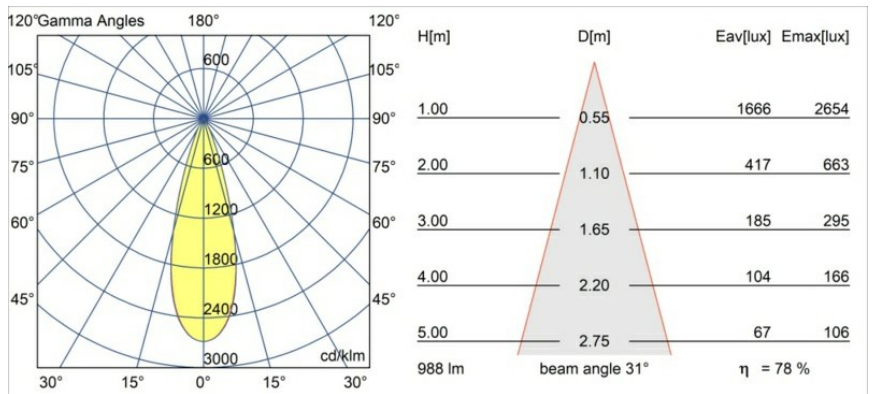

Light distribution & beam diagram