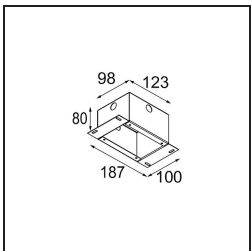

10889530 Installation Housing 123x100x80

Choose a required accessory