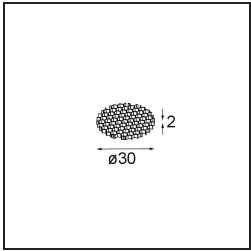

Specifications

Material	13835109
Light Source Type	LED
LED Type	BRIDGELUX V6 HD G8
LED technology	LED COB
CRI	Min. 90
Colour Temperature	2700K
Lifetime	L80B10 @50,000 Hours
Lamp Included	Yes
Number of Light Sources	1
CIE flux code	99 100 100 100 79
Binning (SDCM)	2
Light Direction	Down
Optic	Collimator
Measured beam angle (°)	31.0
Input Voltage	Constant Current Driver Required
Electrical Class	III
IP Rating	20
Glow wire rating (°C)	960
Indoor/Outdoor	Indoor
Application	Ceiling, Wall
Mounting	Semi-Recessed
Cut-out size (mm)	ø40
Mounting depth (mm)	110.0
Adjustability	H 360° V 0°/+90°
Distance to Lighted Object (m)	0,1
Primary Colour & Primary Finish	White, Structure
Gross weight (g)	223.0
Drive current (mA)	350 500
Min. forward voltage (Vf)	15,4 15,8
Max. forward voltage (Vf)	18,8 19,4
Connected load (W)	6,0 8,8
Luminous flux per lamp (lm)	577 780
Efficacy (lm/W)	96 89
Glare rating	13 14
Remark	• This product comes in different Direct Custom

options. Discover them all on the Modest Recessed web page or ask for a quote.

TM30 & CRI diagram

Light distribution & beam diagram

Diagrams

Optical Accessories

10223032 Honeycomb 28 Black

Installation Accessories