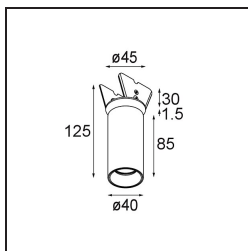

Specifications

Material	13835109
Light Source Type	LED
LED Type	BRIDGELUX V6 HD G8
LED technology	LED COB
CRI	Min. 90
Colour Temperature	2700K
Lifetime	L80B10 @50,000 Hours
Lamp Included	Yes
Number of Light Sources	1
CIE flux code	99 100 100 100 79
Binning (SDCM)	2
Light Direction	Down
Optic	Collimator
Measured beam angle (°)	31.0
Input Voltage	Constant Current Driver Required
Electrical Class	III
IP Rating	20
Glow wire rating (°C)	960
Indoor/Outdoor	Indoor
Application	Ceiling, Wall
Mounting	Semi-Recessed
Cut-out size (mm)	ø40
Mounting depth (mm)	110.0
Adjustability	H 360° V 0°/+90°
Distance to Lighted Object (m)	0,1
Primary Colour & Primary Finish	White, Structure
Gross weight (g)	223.0
Drive current (mA)	350 500
Min. forward voltage (Vf)	15,4 15,8
Max. forward voltage (Vf)	18,8 19,4
Connected load (W)	6,0 8,8
Luminous flux per lamp (lm)	577 780
Efficacy (lm/W)	96 89
Glare rating	13 14

Remark

- This product comes in different Direct Custom options. Discover them all on the Modest Recessed web page or ask for a quote.
-

TM30 & CRI diagram

Light distribution & beam diagram

Diagrams

Optical Accessories