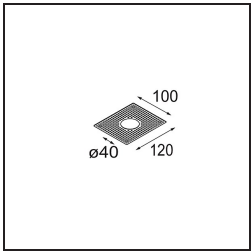

Installation Accessories

12293130 Plaster Kit 100x120-40 1x