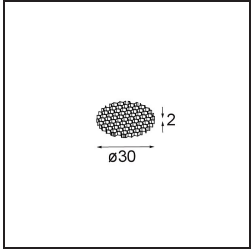

Specifications

Material	13835109
Light Source Type	LED
LED Type	BRIDGELUX V6 HD G8
LED technology	LED COB
CRI	Min. 90
Colour Temperature	2700K
Lifetime	L80B10 @50,000 Hours
Lamp Included	Yes
Number of Light Sources	1
CIE flux code	99 100 100 100 79
Binning (SDCM)	2
Light Direction	Down
Optic	Collimator
Measured beam angle (°)	31.0
Input Voltage	Constant Current Driver Required
Electrical Class	III
IP Rating	20
Glow wire rating (°C)	960
Indoor/Outdoor	Indoor
Application	Ceiling, Wall
Mounting	Semi-Recessed
Cut-out size (mm)	ø40
Mounting depth (mm)	110.0
Adjustability	H 360° V 0°/+90°
Distance to Lighted Object (m)	0,1
Primary Colour & Primary Finish	White, Structure
Gross weight (g)	223.0
Drive current (mA)	350 500
Min. forward voltage (Vf)	15,4 15,8
Max. forward voltage (Vf)	18,8 19,4
Connected load (W)	6,0 8,8
Luminous flux per lamp (lm)	577 780
Efficacy (lm/W)	96 89
Glare rating	13 14

Remark

- This product comes in different Direct Custom options. Discover them all on the Modest Recessed web page or ask for a quote.
-

TM30 & CRI diagram

Light distribution & beam diagram

Diagrams

Optical Accessories