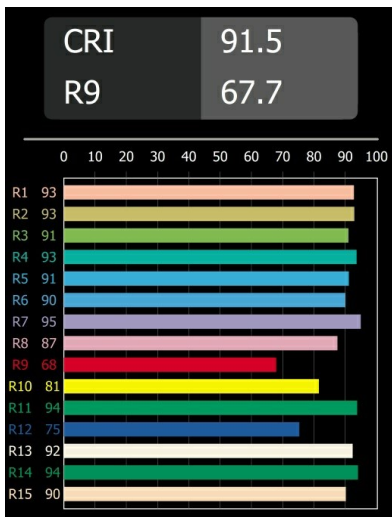

TM30 & CRI diagram