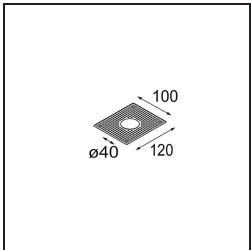

Specifications

Material	13835109
Light Source Type	LED
LED Type	BRIDGELUX V6 HD G8
LED technology	LED COB
CRI	Min. 90
Colour Temperature	2700K
Lifetime	L80B10 @50,000 Hours
Lamp Included	Yes
Number of Light Sources	1
CIE flux code	99 100 100 100 79
Binning (SDCM)	2
Light Direction	Down
Optic	Collimator
Measured beam angle (°)	31.0
Input Voltage	Constant Current Driver Required
Electrical Class	III
IP Rating	20
Glow wire rating (°C)	960
Indoor/Outdoor	Indoor
Application	Ceiling, Wall
Mounting	Semi-Recessed
Cut-out size (mm)	ø40
Mounting depth (mm)	110.0
Adjustability	H 360° V 0°/+90°
Distance to Lighted Object (m)	0,1
Primary Colour & Primary Finish	White, Structure
Gross weight (g)	223.0
Drive current (mA)	350 500
Min. forward voltage (Vf)	15,4 15,8
Max. forward voltage (Vf)	18,8 19,4
Connected load (W)	6,0 8,8
Luminous flux per lamp (lm)	577 780
Efficacy (lm/W)	96 89
Glare rating	13 14
Remark	• This product comes in different Direct Custom

options. Discover them all on the Modest Recessed web page or ask for a quote.

TM30 & CRI diagram

Light distribution & beam diagram

Diagrams

Optical Accessories

10223032 Honeycomb 28 Black

Installation Accessories