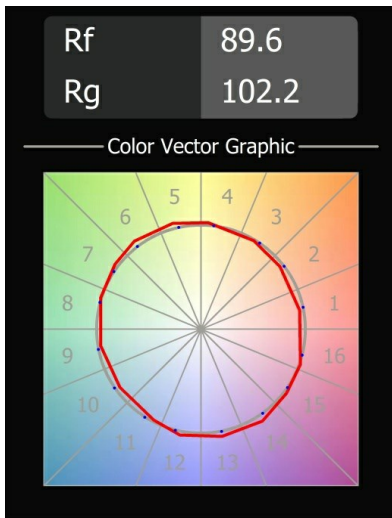

TM30 & CRI diagram