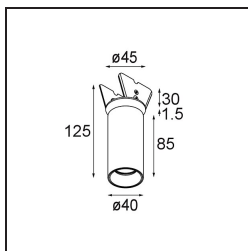

Specifications

Material	13835109
Light Source Type	LED
LED Type	BRIDGELUX V6 HD G8
LED technology	LED COB
CRI	Min. 90
Colour Temperature	2700K
Lifetime	L80B10 @50,000 Hours
Lamp Included	Yes
Number of Light Sources	1
CIE flux code	99 100 100 100 79
Binning (SDCM)	2
Light Direction	Down
Optic	Collimator
Measured beam angle (°)	31.0
Input Voltage	Constant Current Driver Required
Electrical Class	III
IP Rating	20
Glow wire rating (°C)	960
Indoor/Outdoor	Indoor
Application	Ceiling, Wall
Mounting	Semi-Recessed
Cut-out size (mm)	ø40
Mounting depth (mm)	110.0
Adjustability	H 360° V 0°/+90°
Distance to Lighted Object (m)	0,1
Primary Colour & Primary Finish	White, Structure
Gross weight (g)	223.0
Drive current (mA)	350 500
Min. forward voltage (Vf)	15.4 15.8
Max. forward voltage (Vf)	18.8 19.4
Connected load (W)	6.0 8.8
Luminous flux per lamp (lm)	577 780
Efficacy (lm/W)	96 89
Glare rating	13 14

Remark

- This product comes in different Direct Custom options. Discover them all on the Modest Recessed web page or ask for a quote.
-

TM30 & CRI diagram

Light distribution & beam diagram

Diagrams

Optical Accessories