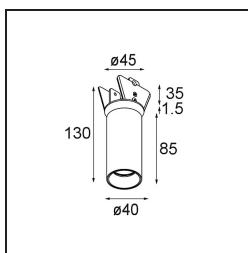

Specifications

Material	13835109
Light Source Type	LED
LED Type	BRIDGELUX V6 HD G8
LED technology	LED COB
CRI	Min. 90
Colour Temperature	2700K
Lifetime	L80B10 @50,000 Hours
Lamp Included	Yes
Number of Light Sources	1
CIE flux code	99 100 100 100 79
Binning (SDCM)	2
Light Direction	Down
Optic	Collimator
Measured beam angle (°)	31.0
Input Voltage	Constant Current Driver Required
Electrical Class	III
IP Rating	20
Glow wire rating (°C)	960
Indoor/Outdoor	Indoor
Application	Ceiling, Wall
Mounting	Semi-Recessed
Cut-out size (mm)	ø40
Mounting depth (mm)	110.0
Adjustability	H 360° V 0°/+90°
Distance to Lighted Object (m)	0,1
Primary Colour & Primary Finish	White, Structure
Gross weight (g)	223.0
Drive current (mA)	350 500
Min. forward voltage (Vf)	15,4 15,8
Max. forward voltage (Vf)	18,8 19,4
Connected load (W)	6,0 8,8
Luminous flux per lamp (lm)	577 780
Efficacy (lm/W)	96 89
Glare rating	13 14

Remark

- This product comes in different Direct Custom options. Discover them all on the Modest Recessed web page or ask for a quote.
-

TM30 & CRI diagram

Light distribution & beam diagram

Optical Accessories