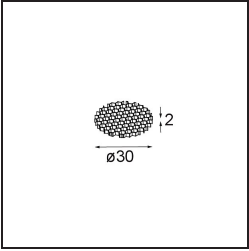

Specifications

Material	13835109
Light Source Type	LED
LED Type	BRIDGELUX V6 HD G8
LED technology	LED COB
CRI	Min. 90
Colour Temperature	2700K
Lifetime	L80B10 @50,000 Hours
Lamp Included	Yes
Number of Light Sources	1
CIE flux code	99 100 100 100 79
Binning (SDCM)	2
Light Direction	Down
Optic	Collimator
Measured beam angle (°)	31.0
Input Voltage	Constant Current Driver Required
Electrical Class	III
IP Rating	20
Glow wire rating (°C)	960
Indoor/Outdoor	Indoor
Application	Ceiling, Wall
Mounting	Semi-Recessed
Cut-out size (mm)	ø40
Mounting depth (mm)	110.0
Adjustability	H 360° V 0°/+90°
Distance to Lighted Object (m)	0,1
Primary Colour & Primary Finish	White, Structure
Gross weight (g)	223.0
Drive current (mA)	350 500
Min. forward voltage (Vf)	15,4 15,8
Max. forward voltage (Vf)	18,8 19,4
Connected load (W)	6,0 8,8
Luminous flux per lamp (lm)	577 780
Efficacy (lm/W)	96 89
Glare rating	13 14

Remark

- This product comes in different Direct Custom options. Discover them all on the Modest Recessed web page or ask for a quote.
-

TM30 & CRI diagram

Light distribution & beam diagram

Optical Accessories