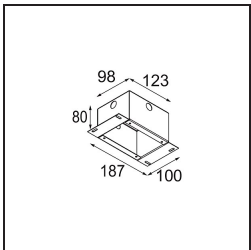

**Specifications**

Material	13835232
Light Source Type	LED
LED Type	BRIDGELUX V6 HD G8
LED technology	LED COB
CRI	Min. 90
Colour Temperature	2700K
Lifetime	L80B10 @50,000 Hours
Lamp Included	Yes
Number of Light Sources	1
CIE flux code	98 100 100 100 79
Binning (SDCM)	2
Light Direction	Down
Optic	Collimator
Measured beam angle (°)	45.0
Input Voltage	Constant Current Driver Required
Electrical Class	III
IP Rating	20
Glow wire rating (°C)	960
Indoor/Outdoor	Indoor
Application	Ceiling, Wall
Mounting	Semi-Recessed
Cut-out size (mm)	ø40
Mounting depth (mm)	110.0
Adjustability	H 360° V 0°/+90°
Distance to Lighted Object (m)	0,1
Primary Colour & Primary Finish	Black, Structure
Gross weight (g)	223.0
Drive current (mA)	350      500
Min. forward voltage (Vf)	15,4      15,8
Max. forward voltage (Vf)	18,8      19,4
Connected load (W)	6,0      8,8
Luminous flux per lamp (lm)	579      783
Efficacy (lm/W)	97      89
Glare rating	19      20

**Optical Accessories**

**10223032** Honeycomb 28 Black

**Installation Accessories**

**12293130** Plaster Kit 100x120-40 1x

**10889530** Installation Housing 123x100x80

Choose a required accessory