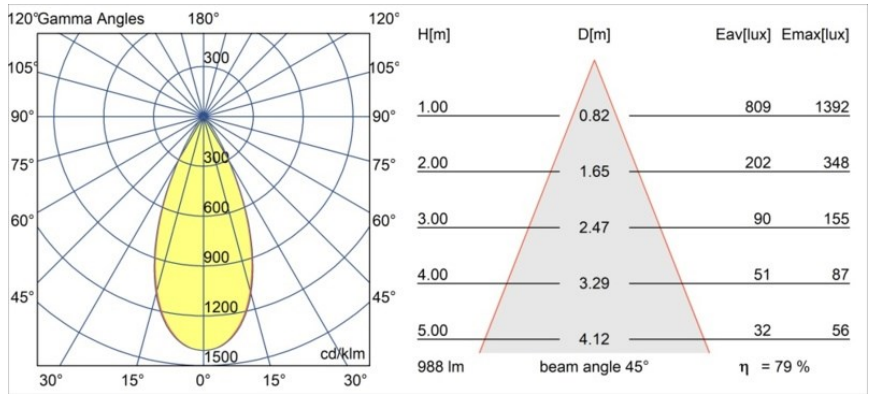

**Specifications**

Material	13835232
Light Source Type	LED
LED Type	BRIDGELUX V6 HD G8
LED technology	LED COB
CRI	Min. 90
Colour Temperature	2700K
Lifetime	L80B10 @50,000 Hours
Lamp Included	Yes
Number of Light Sources	1
CIE flux code	98 100 100 100 79
Binning (SDCM)	2
Light Direction	Down
Optic	Collimator
Measured beam angle (°)	45.0
Input Voltage	Constant Current Driver Required
Electrical Class	III
IP Rating	20
Glow wire rating (°C)	960
Indoor/Outdoor	Indoor
Application	Ceiling, Wall
Mounting	Semi-Recessed
Cut-out size (mm)	ø40
Mounting depth (mm)	110.0
Adjustability	H 360° V 0°/+90°
Distance to Lighted Object (m)	0,1
Primary Colour & Primary Finish	Black, Structure
Gross weight (g)	223.0
Drive current (mA)	350      500
Min. forward voltage (Vf)	15,4      15,8
Max. forward voltage (Vf)	18,8      19,4
Connected load (W)	6,0      8,8
Luminous flux per lamp (lm)	579      783
Efficacy (lm/W)	97      89
Glare rating	19      20

---

Remark

- This product comes in different Direct Custom options. Discover them all on the Modest Recessed web page or ask for a quote.
-

**TM30 & CRI diagram**

**Light distribution & beam diagram**

Diagrams