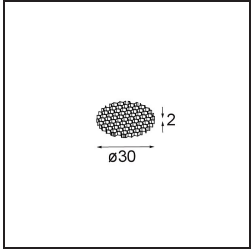

Optical Accessories

10223032 Honeycomb 28 Black