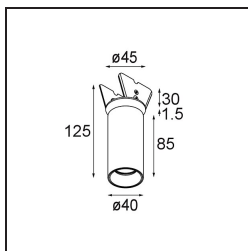

**Specifications**

Material	13835232
Light Source Type	LED
LED Type	BRIDGELUX V6 HD G8
LED technology	LED COB
CRI	Min. 90
Colour Temperature	2700K
Lifetime	L80B10 @50,000 Hours
Lamp Included	Yes
Number of Light Sources	1
CIE flux code	98 100 100 100 79
Binning (SDCM)	2
Light Direction	Down
Optic	Collimator
Measured beam angle (°)	45.0
Input Voltage	Constant Current Driver Required
Electrical Class	III
IP Rating	20
Glow wire rating (°C)	960
Indoor/Outdoor	Indoor
Application	Ceiling, Wall
Mounting	Semi-Recessed
Cut-out size (mm)	ø40
Mounting depth (mm)	110.0
Adjustability	H 360° V 0°/+90°
Distance to Lighted Object (m)	0,1
Primary Colour & Primary Finish	Black, Structure
Gross weight (g)	223.0
Drive current (mA)	350      500
Min. forward voltage (Vf)	15,4      15,8
Max. forward voltage (Vf)	18,8      19,4
Connected load (W)	6,0      8,8
Luminous flux per lamp (lm)	579      783
Efficacy (lm/W)	97      89
Glare rating	19      20