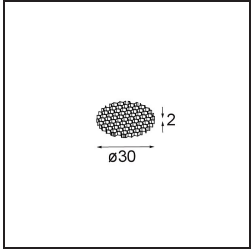

Specifications

Material	13835132
Light Source Type	LED
LED Type	BRIDGELUX V6 HD G8
LED technology	LED COB
CRI	Min. 90
Colour Temperature	2700K
Lifetime	L80B10 @50,000 Hours
Lamp Included	Yes
Number of Light Sources	1
CIE flux code	99 100 100 100 79
Binning (SDCM)	2
Light Direction	Down
Optic	Collimator
Measured beam angle (°)	31.0
Input Voltage	Constant Current Driver Required
Electrical Class	III
IP Rating	20
Glow wire rating (°C)	960
Indoor/Outdoor	Indoor
Application	Ceiling, Wall
Mounting	Semi-Recessed
Cut-out size (mm)	ø40
Mounting depth (mm)	110.0
Adjustability	H 360° V 0°/+90°
Distance to Lighted Object (m)	0,1
Primary Colour & Primary Finish	Black, Structure
Gross weight (g)	223.0
Drive current (mA)	350 500
Min. forward voltage (Vf)	15,4 15,8
Max. forward voltage (Vf)	18,8 19,4
Connected load (W)	6,0 8,8
Luminous flux per lamp (lm)	577 780
Efficacy (lm/W)	96 89
Glare rating	13 14

Remark

- This product comes in different Direct Custom options. Discover them all on the Modest Recessed web page or ask for a quote.
-

TM30 & CRI diagram

Light distribution & beam diagram

Diagrams

Optical Accessories