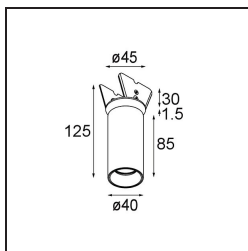

Specifications

Material	13835132
Light Source Type	LED
LED Type	BRIDGELUX V6 HD G8
LED technology	LED COB
CRI	Min. 90
Colour Temperature	2700K
Lifetime	L80B10 @50,000 Hours
Lamp Included	Yes
Number of Light Sources	1
CIE flux code	99 100 100 100 79
Binning (SDCM)	2
Light Direction	Down
Optic	Collimator
Measured beam angle (°)	31.0
Input Voltage	Constant Current Driver Required
Electrical Class	III
IP Rating	20
Glow wire rating (°C)	960
Indoor/Outdoor	Indoor
Application	Ceiling, Wall
Mounting	Semi-Recessed
Cut-out size (mm)	ø40
Mounting depth (mm)	110.0
Adjustability	H 360° V 0°/+90°
Distance to Lighted Object (m)	0,1
Primary Colour & Primary Finish	Black, Structure
Gross weight (g)	223.0
Drive current (mA)	350 500
Min. forward voltage (Vf)	15,4 15,8
Max. forward voltage (Vf)	18,8 19,4
Connected load (W)	6,0 8,8
Luminous flux per lamp (lm)	577 780
Efficacy (lm/W)	96 89
Glare rating	13 14
Remark	• This product comes in different Direct Custom