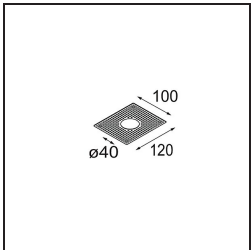

Specifications

Material	13835132
Light Source Type	LED
LED Type	BRIDGELUX V6 HD G8
LED technology	LED COB
CRI	Min. 90
Colour Temperature	2700K
Lifetime	L80B10 @50,000 Hours
Lamp Included	Yes
Number of Light Sources	1
CIE flux code	99 100 100 100 79
Binning (SDCM)	2
Light Direction	Down
Optic	Collimator
Measured beam angle (°)	31.0
Input Voltage	Constant Current Driver Required
Electrical Class	III
IP Rating	20
Glow wire rating (°C)	960
Indoor/Outdoor	Indoor
Application	Ceiling, Wall
Mounting	Semi-Recessed
Cut-out size (mm)	ø40
Mounting depth (mm)	110.0
Adjustability	H 360° V 0°/+90°
Distance to Lighted Object (m)	0,1
Primary Colour & Primary Finish	Black, Structure
Gross weight (g)	223.0
Drive current (mA)	350 500
Min. forward voltage (Vf)	15,4 15,8
Max. forward voltage (Vf)	18,8 19,4
Connected load (W)	6,0 8,8
Luminous flux per lamp (lm)	577 780
Efficacy (lm/W)	96 89
Glare rating	13 14
Remark	• This product comes in different Direct Custom

options. Discover them all on the Modest Recessed web page or ask for a quote.

TM30 & CRI diagram

Light distribution & beam diagram

Diagrams

Optical Accessories

10223032 Honeycomb 28 Black

Installation Accessories