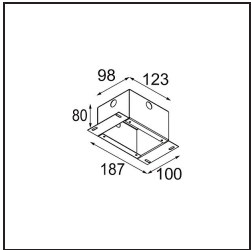

10889530 Installation Housing 123x100x80

Choose a required accessory