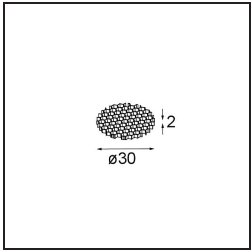

Specifications

Material	13835132
Light Source Type	LED
LED Type	BRIDGELUX V6 HD G8
LED technology	LED COB
CRI	Min. 90
Colour Temperature	2700K
Lifetime	L80B10 @50,000 Hours
Lamp Included	Yes
Number of Light Sources	1
CIE flux code	99 100 100 100 79
Binning (SDCM)	2
Light Direction	Down
Optic	Collimator
Measured beam angle (°)	31.0
Input Voltage	Constant Current Driver Required
Electrical Class	III
IP Rating	20
Glow wire rating (°C)	960
Indoor/Outdoor	Indoor
Application	Ceiling, Wall
Mounting	Semi-Recessed
Cut-out size (mm)	ø40
Mounting depth (mm)	110.0
Adjustability	H 360° V 0°/+90°
Distance to Lighted Object (m)	0,1
Primary Colour & Primary Finish	Black, Structure
Gross weight (g)	223.0
Drive current (mA)	350 500
Min. forward voltage (Vf)	15,4 15,8
Max. forward voltage (Vf)	18,8 19,4
Connected load (W)	6,0 8,8
Luminous flux per lamp (lm)	577 780
Efficacy (lm/W)	96 89
Glare rating	13 14
Remark	• This product comes in different Direct Custom

options. Discover them all on the Modest Recessed web page or ask for a quote.

TM30 & CRI diagram

Light distribution & beam diagram

Diagrams

Optical Accessories

10223032 Honeycomb 28 Black

Installation Accessories