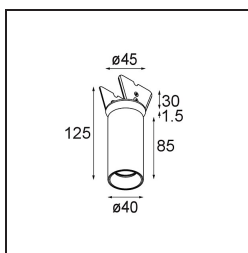

Specifications

Material	13835132
Light Source Type	LED
LED Type	BRIDGELUX V6 HD G8
LED technology	LED COB
CRI	Min. 90
Colour Temperature	2700K
Lifetime	L80B10 @50,000 Hours
Lamp Included	Yes
Number of Light Sources	1
CIE flux code	99 100 100 100 79
Binning (SDCM)	2
Light Direction	Down
Optic	Collimator
Measured beam angle (°)	31.0
Input Voltage	Constant Current Driver Required
Electrical Class	III
IP Rating	20
Glow wire rating (°C)	960
Indoor/Outdoor	Indoor
Application	Ceiling, Wall
Mounting	Semi-Recessed
Cut-out size (mm)	ø40
Mounting depth (mm)	110.0
Adjustability	H 360° V 0°/+90°
Distance to Lighted Object (m)	0,1
Primary Colour & Primary Finish	Black, Structure
Gross weight (g)	223.0
Drive current (mA)	350 500
Min. forward voltage (Vf)	15,4 15,8
Max. forward voltage (Vf)	18,8 19,4
Connected load (W)	6,0 8,8
Luminous flux per lamp (lm)	577 780
Efficacy (lm/W)	96 89
Glare rating	13 14

Remark

- This product comes in different Direct Custom options. Discover them all on the Modest Recessed web page or ask for a quote.
-

TM30 & CRI diagram

Light distribution & beam diagram

Diagrams

Optical Accessories