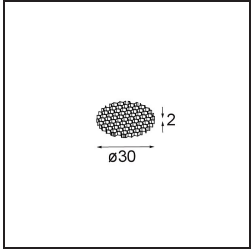

Date
Customer
Project
Type

Nyto Semi-Recessed Adjustable 40 1x LED 2700K Medium DE Black Structure

Specifications

Material	13835132
Light Source Type	LED
LED Type	BRIDGELUX V6 HD G8
LED technology	LED COB
CRI	Min. 90
Colour Temperature	2700K
Lifetime	L80B10 @50,000 Hours
Lamp Included	Yes
Number of Light Sources	1
CIE flux code	99 100 100 100 79
Binning (SDCM)	2
Light Direction	Down
Optic	Collimator
Measured beam angle (°)	31.0
Input Voltage	Constant Current Driver Required
Electrical Class	III
IP Rating	20
Glow wire rating (°C)	960
Indoor/Outdoor	Indoor
Application	Ceiling, Wall
Mounting	Semi-Recessed
Cut-out size (mm)	ø40
Mounting depth (mm)	110.0
Adjustability	H 360° V 0°/+90°
Distance to Lighted Object (m)	0,1
Primary Colour & Primary Finish	Black, Structure
Gross weight (g)	223.0
Drive current (mA)	350 500
Min. forward voltage (Vf)	15,4 15,8
Max. forward voltage (Vf)	18,8 19,4
Connected load (W)	6,0 8,8
Luminous flux per lamp (lm)	577 780
Efficacy (lm/W)	96 89
Glare rating	13 14

Remark

- This product comes in different Direct Custom options. Discover them all on the Modest Recessed web page or ask for a quote.
-

TM30 & CRI diagram

Light distribution & beam diagram

Diagrams

Optical Accessories