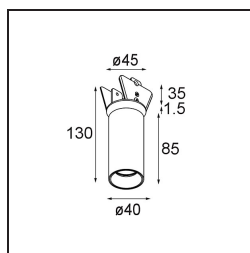

Date
Customer
Project
Type

Nyto Semi-Recessed Adjustable 40 1x LED 2700K Medium DE Black Structure

Specifications

Material	13835132
Light Source Type	LED
LED Type	BRIDGELUX V6 HD G8
LED technology	LED COB
CRI	Min. 90
Colour Temperature	2700K
Lifetime	L80B10 @50,000 Hours
Lamp Included	Yes
Number of Light Sources	1
CIE flux code	99 100 100 100 79
Binning (SDCM)	2
Light Direction	Down
Optic	Collimator
Measured beam angle (°)	31.0
Input Voltage	Constant Current Driver Required
Electrical Class	III
IP Rating	20
Glow wire rating (°C)	960
Indoor/Outdoor	Indoor
Application	Ceiling, Wall
Mounting	Semi-Recessed
Cut-out size (mm)	ø40
Mounting depth (mm)	110.0
Adjustability	H 360° V 0°/+90°
Distance to Lighted Object (m)	0,1
Primary Colour & Primary Finish	Black, Structure
Gross weight (g)	223.0
Drive current (mA)	350 500
Min. forward voltage (Vf)	15,4 15,8
Max. forward voltage (Vf)	18,8 19,4
Connected load (W)	6,0 8,8
Luminous flux per lamp (lm)	577 780
Efficacy (lm/W)	96 89
Glare rating	13 14

Remark

- This product comes in different Direct Custom options. Discover them all on the Modest Recessed web page or ask for a quote.
-

TM30 & CRI diagram

Light distribution & beam diagram

Diagrams

Optical Accessories