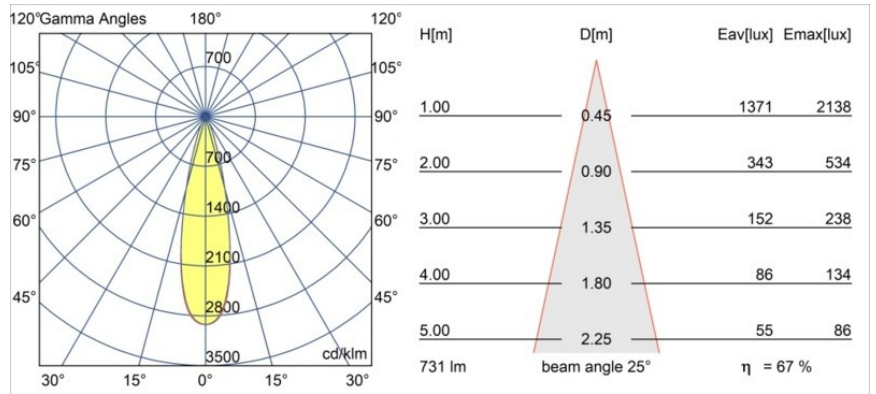

Light distribution & beam diagram