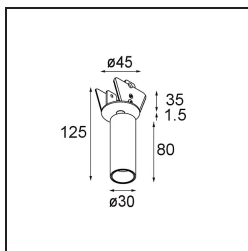

Specifications

Material	13824109
Light Source Type	LED
LED Type	BRIDGELUX V6 HD G8
LED technology	LED COB
CRI	Min. 90
Colour Temperature	2700K
Lifetime	L90B10 @50,000 Hours
Lamp Included	Yes
Number of Light Sources	1
CIE flux code	99 100 100 100 67
Binning (SDCM)	2
Light Direction	Down
Optic	Collimator
Measured beam angle (°)	25.0
Input Voltage	Constant Current Driver Required
Electrical Class	III
IP Rating	20
Glow wire rating (°C)	960
Indoor/Outdoor	Indoor
Application	Ceiling, Wall
Mounting	Semi-Recessed
Cut-out size (mm)	ø40
Mounting depth (mm)	110.0
Adjustability	H 360° V 0°/+90°
Distance to Lighted Object (m)	0,1
Primary Colour & Primary Finish	White, Structure
Gross weight (g)	191.0
Drive current (mA)	350
Min. forward voltage (Vf)	15,4
Max. forward voltage (Vf)	18,8
Connected load (W)	6,0
Luminous flux per lamp (lm)	490
Efficacy (lm/W)	82
Glare rating	14

Remark

- This product comes in different Direct Custom options. Discover them all on the Modest Recessed web page or ask for a quote.
-

TM30 & CRI diagram

Light distribution & beam diagram

Diagrams

Installation Accessories