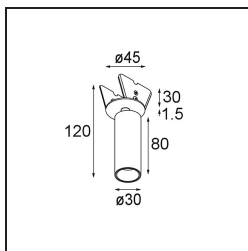

Specifications

Material	13824009
Light Source Type	LED
LED Type	CITIZEN CLU7S3
LED technology	LED COB
CRI	Min. 90
Colour Temperature	2700K
Lifetime	L80B10 @50,000 Hours
Lamp Included	Yes
Number of Light Sources	1
CIE flux code	100 100 100 100 91
Binning (SDCM)	3
Light Direction	Down
Optic	Collimator
Measured beam angle (°)	17.0
Input Voltage	Constant Current Driver Required
Electrical Class	III
IP Rating	20
Glow wire rating (°C)	960
Indoor/Outdoor	Indoor
Application	Ceiling, Wall
Mounting	Semi-Recessed
Cut-out size (mm)	ø40
Mounting depth (mm)	110.0
Adjustability	H 360° V 0°/+90°
Distance to Lighted Object (m)	0,1
Primary Colour & Primary Finish	White, Structure
Gross weight (g)	191.0
Drive current (mA)	350
Min. forward voltage (Vf)	11,4
Max. forward voltage (Vf)	12,2
Connected load (W)	4,1
Luminous flux per lamp (lm)	374
Efficacy (lm/W)	91
Glare rating	10

Remark

- This product comes in different Direct Custom options. Discover them all on the Modest Recessed web page or ask for a quote.
-

TM30 & CRI diagram

Light distribution & beam diagram

Diagrams

Installation Accessories