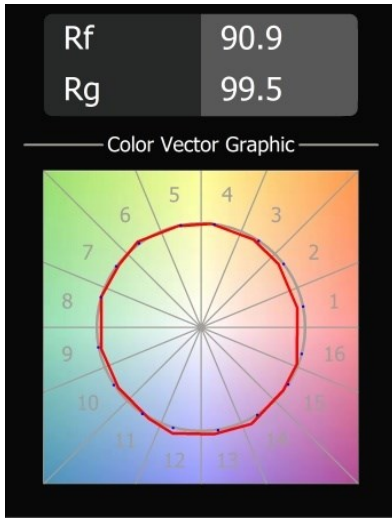

TM30 & CRI diagram