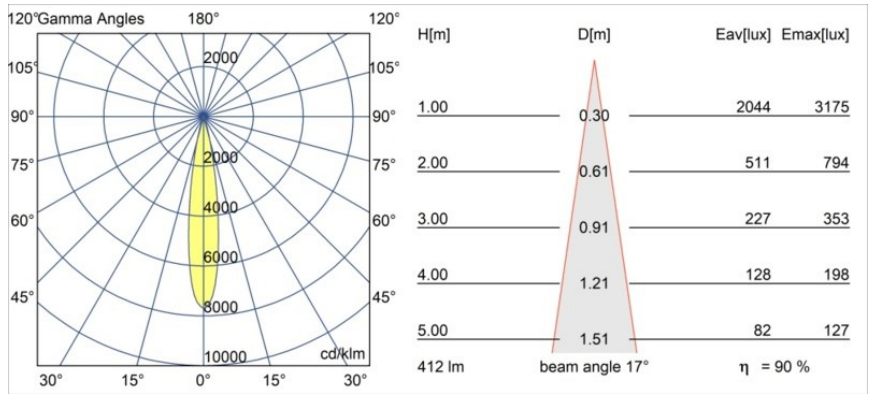

Light distribution & beam diagram