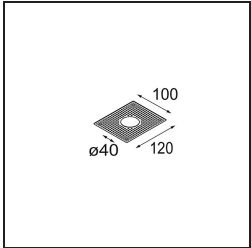

12293130 Plaster Kit 100x120-40 1x

Choose a required accessory