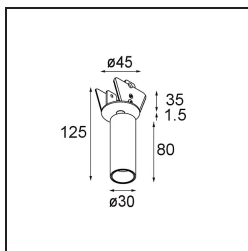

### Specifications

Material	13824132
Light Source Type	LED
LED Type	BRIDGELUX V6 HD G8
LED technology	LED COB
CRI	Min. 90
Colour Temperature	2700K
Lifetime	L90B10 @50,000 Hours
Lamp Included	Yes
Number of Light Sources	1
CIE flux code	99 100 100 100 67
Binning (SDCM)	2
Light Direction	Down
Optic	Collimator
Measured beam angle (°)	25.0
Input Voltage	Constant Current Driver Required
Electrical Class	III
IP Rating	20
Glow wire rating (°C)	960
Indoor/Outdoor	Indoor
Application	Ceiling, Wall
Mounting	Semi-Recessed
Cut-out size (mm)	ø40
Mounting depth (mm)	110.0
Adjustability	H 360° V 0°/+90°
Distance to Lighted Object (m)	0,1
Primary Colour & Primary Finish	Black, Structure
Gross weight (g)	191.0
Drive current (mA)	350
Min. forward voltage (Vf)	15.4
Max. forward voltage (Vf)	18.8
Connected load (W)	6.0
Luminous flux per lamp (lm)	490
Efficacy (lm/W)	82
Glare rating	14