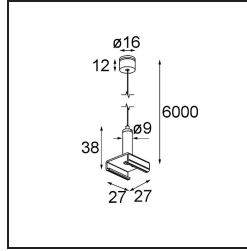

Date _____
Customer _____
Project _____
Type _____

Track 230V Suspension Kit 6000 Black Structure

Specifications

Material	13813332
Lamp Included	No
Number of Light Sources	0
IP Rating	20
Glow wire rating (°C)	960
Indoor/Outdoor	Indoor
Adjustability	Not Applicable
Primary Colour & Primary Finish	Black, Structure
Gross weight (g)	92.0