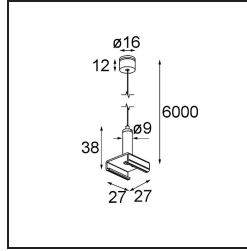

Date _____
Customer _____
Project _____
Type _____

Track 230V Suspension Kit 6000 White Structure

Specifications

Material	13813309
Lamp Included	No
Number of Light Sources	0
IP Rating	20
Glow wire rating (°C)	960
Indoor/Outdoor	Indoor
Adjustability	Not Applicable
Primary Colour & Primary Finish	White, Structure
Gross weight (g)	92.0