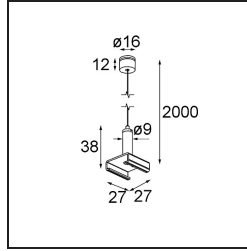

Date _____
 Customer _____
 Project _____
 Type _____

Track 230V Suspension Kit 2000 Black Structure

Specifications

Material	13813232
Lamp Included	No
Number of Light Sources	0
IP Rating	20
Glow wire rating (°C)	960
Indoor/Outdoor	Indoor
Adjustability	Not Applicable
Primary Colour & Primary Finish	Black, Structure
Gross weight (g)	68.0