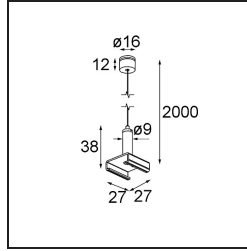

Date _____
 Customer _____
 Project _____
 Type _____

Track 230V Suspension Kit 2000 White Structure

Specifications

Material	13813209
Lamp Included	No
Number of Light Sources	0
IP Rating	20
Glow wire rating (°C)	960
Indoor/Outdoor	Indoor
Adjustability	Not Applicable
Primary Colour & Primary Finish	White, Structure
Gross weight (g)	68.0