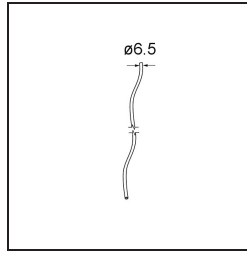

Date
Customer
Project
Type

Power Feed Cable 5x0,75 Black /m

Specifications

Material	93640000
Number of Light Sources	0
IP Rating	20
Indoor/Outdoor	Indoor
Primary Colour & Primary Finish	Black,
Gross weight (g)	0.001

Specifications