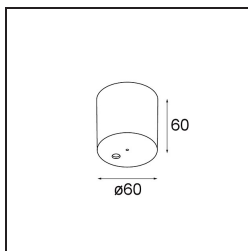

Date
Customer
Project
Type

Power Feed and Suspension Canopy Surface Round 5P Black Structure

Specifications

Material	11061332
Lamp Included	No
Number of Light Sources	0
Electrical Class	I
IP Rating	20
Glow wire rating (°C)	960
Indoor/Outdoor	Indoor
Mounting	Surface
Adjustability	Not Applicable
Primary Colour & Primary Finish	Black, Structure
Gross weight (g)	119.75

Specifications