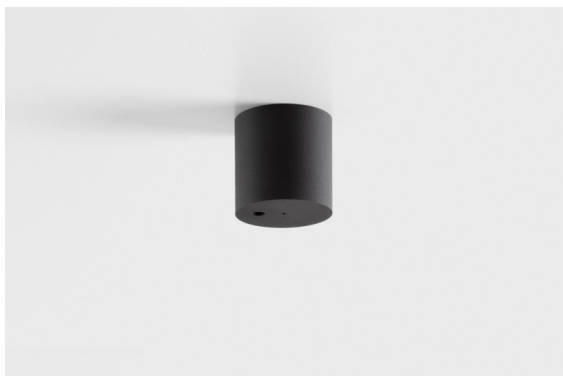

Date
Customer
Project
Type

Power Feed and Suspension Canopy Surface Round 5P Black Structure

Specifications

Material	11061332
Lamp Included	No
Number of Light Sources	0
Electrical Class	I
IP Rating	20
Glow wire rating (°C)	960
Indoor/Outdoor	Indoor
Mounting	Surface
Adjustability	Not Applicable
Primary Colour & Primary Finish	Black, Structure
Gross weight (g)	119.75