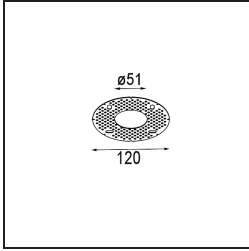

Date
Customer
Project
Type

Minude Recessed 56 1x IP54 LED 2700K Medium DE Cast Grey Matt

Minude's yogic flexibility will surprise you about as much as its bare, cylindrical design. Express a refined and minimalistic look & feel on walls, on high or low ceilings. Try more than one Minude on our Pista track or on our redesigned Modupoint LED. Its long string of colours and miniature size will make a big impression.

Specifications

Material	13650004
Light Source Type	LED
LED Type	BRIDGELUX V6 HD G7
LED technology	LED COB
CRI	Min. 90
Colour Temperature	2700K
Lifetime	L80B10 @50,000 Hours
Lamp Included	Yes
Number of Light Sources	1
CIE flux code	100 100 100 100 66
Binning (SDCM)	2
Light Direction	Down
Optic	Lens
Measured beam angle (°)	29.0
Input Voltage	Constant Current Driver Required
Electrical Class	III
IP Rating	54
Glow wire rating (°C)	960
Indoor/Outdoor	Indoor
Application	Ceiling, Wall
Mounting	Recessed
Cut-out size (mm)	ø51
Mounting depth (mm)	100.0
Adjustability	Not Applicable
Distance to Lighted Object (m)	0,1
Primary Colour & Primary Finish	Cast Grey, Matt
Gross weight (g)	190.0
Drive current (mA)	350 500
Min. forward voltage (Vf)	14,8 15,2
Max. forward voltage (Vf)	18,0 18,6
Connected load (W)	5,7 8,5
Luminous flux per lamp (lm)	475 640
Efficacy (lm/W)	83 75
Glare rating	0 0

TM30 & CRI diagram

Light distribution & beam diagram

Diagrams

Installation Accessories

12293830 Plaster Kit 51 1x

11624030 Installation Housing 140x250x100x210

12292630 Gypsum Fibreboard 150x150

Choose a required accessory