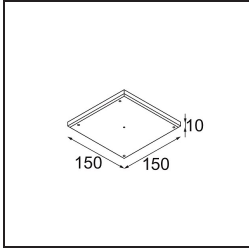

Specifications

Material	13650004
Light Source Type	LED
LED Type	BRIDGELUX V6 HD G7
LED technology	LED COB
CRI	Min. 90
Colour Temperature	2700K
Lifetime	L80B10 @50,000 Hours
Lamp Included	Yes
Number of Light Sources	1
CIE flux code	100 100 100 100 66
Binning (SDCM)	2
Light Direction	Down
Optic	Lens
Measured beam angle (°)	29.0
Input Voltage	Constant Current Driver Required
Electrical Class	III
IP Rating	54
Glow wire rating (°C)	960
Indoor/Outdoor	Indoor
Application	Ceiling, Wall
Mounting	Recessed
Cut-out size (mm)	ø51
Mounting depth (mm)	100.0
Adjustability	Not Applicable
Distance to Lighted Object (m)	0,1
Primary Colour & Primary Finish	Cast Grey, Matt
Gross weight (g)	190.0
Drive current (mA)	350 500
Min. forward voltage (Vf)	14,8 15,2
Max. forward voltage (Vf)	18,0 18,6
Connected load (W)	5,7 8,5
Luminous flux per lamp (lm)	475 640
Efficacy (lm/W)	83 75
Glare rating	0 0

TM30 & CRI diagram

Light distribution & beam diagram

Diagrams

Installation Accessories

12293830 Plaster Kit 51 1x

11624030 Installation Housing 140x250x100x210

12292630 Gypsum Fibreboard 150x150

Choose a required accessory