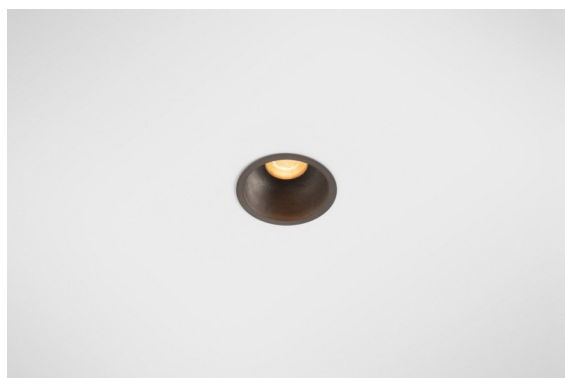

Date
Customer
Project
Type

Minude Recessed 56 1x IP54 LED 2700K Medium DE Cast Grey Matt

Minude's yogic flexibility will surprise you about as much as its bare, cylindrical design. Express a refined and minimalistic look & feel on walls, on high or low ceilings. Try more than one Minude on our Pista track or on our redesigned Modupoint LED. Its long string of colours and miniature size will make a big impression.

Specifications

Material	13650004
Light Source Type	LED
LED Type	BRIDGELUX V6 HD G7
LED technology	LED COB
CRI	Min. 90
Colour Temperature	2700K
Lifetime	L80B10 @50,000 Hours
Lamp Included	Yes
Number of Light Sources	1
CIE flux code	100 100 100 100 66
Binning (SDCM)	2
Light Direction	Down
Optic	Lens
Measured beam angle (°)	29.0
Input Voltage	Constant Current Driver Required
Electrical Class	III
IP Rating	54
Glow wire rating (°C)	960
Indoor/Outdoor	Indoor
Application	Ceiling, Wall
Mounting	Recessed
Cut-out size (mm)	ø51
Mounting depth (mm)	100.0
Adjustability	Not Applicable
Distance to Lighted Object (m)	0,1
Primary Colour & Primary Finish	Cast Grey, Matt
Gross weight (g)	190.0
Drive current (mA)	350 500
Min. forward voltage (Vf)	14,8 15,2
Max. forward voltage (Vf)	18,0 18,6
Connected load (W)	5,7 8,5
Luminous flux per lamp (lm)	475 640
Efficacy (lm/W)	83 75
Glare rating	0 0