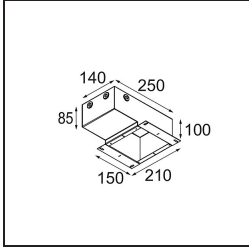

Specifications

Material	13650004
Light Source Type	LED
LED Type	BRIDGELUX V6 HD G7
LED technology	LED COB
CRI	Min. 90
Colour Temperature	2700K
Lifetime	L80B10 @50,000 Hours
Lamp Included	Yes
Number of Light Sources	1
CIE flux code	100 100 100 100 66
Binning (SDCM)	2
Light Direction	Down
Optic	Lens
Measured beam angle (°)	29.0
Input Voltage	Constant Current Driver Required
Electrical Class	III
IP Rating	54
Glow wire rating (°C)	960
Indoor/Outdoor	Indoor
Application	Ceiling, Wall
Mounting	Recessed
Cut-out size (mm)	ø51
Mounting depth (mm)	100.0
Adjustability	Not Applicable
Distance to Lighted Object (m)	0,1
Primary Colour & Primary Finish	Cast Grey, Matt
Gross weight (g)	190.0
Drive current (mA)	350 500
Min. forward voltage (Vf)	14,8 15,2
Max. forward voltage (Vf)	18,0 18,6
Connected load (W)	5,7 8,5
Luminous flux per lamp (lm)	475 640
Efficacy (lm/W)	83 75
Glare rating	0 0

TM30 & CRI diagram

Light distribution & beam diagram

Diagrams

Installation Accessories

12293830 Plaster Kit 51 1x

11624030 Installation Housing 140x250x100x210

12292630 Gypsum Fibreboard 150x150

Choose a required accessory