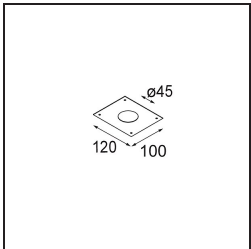

Specifications

Material	13641004
Light Source Type	LED
LED Type	BRIDGELUX V6 HD G7
LED technology	LED COB
CRI	Min. 90
Colour Temperature	2700K
Lifetime	L80B10 @50,000 Hours
Lamp Included	Yes
Number of Light Sources	1
CIE flux code	100 100 100 100 66
Binning (SDCM)	2
Light Direction	Down
Optic	Lens
Measured beam angle (°)	29.0
Input Voltage	Constant Current Driver Required
Electrical Class	III
IP Rating	54
Glow wire rating (°C)	960
Indoor/Outdoor	Indoor
Application	Ceiling, Wall
Mounting	Recessed
Cut-out size (mm)	ø44
Mounting depth (mm)	80.0
Adjustability	Not Applicable
Distance to Lighted Object (m)	0,1
Primary Colour & Primary Finish	Cast Grey, Matt
Gross weight (g)	197.0
Drive current (mA)	350 500
Min. forward voltage (Vf)	14.8 15.2
Max. forward voltage (Vf)	18.0 18.6
Connected load (W)	5.7 8.5
Luminous flux per lamp (lm)	475 640
Efficacy (lm/W)	83 75
Glare rating	0 0

TM30 & CRI diagram

Light distribution & beam diagram

Installation Accessories

12293730 Plaster Kit 44 1x

10889530 Installation Housing 123x100x80

12290730 Plaster Kit 100x120-45 1x

Choose a required accessory