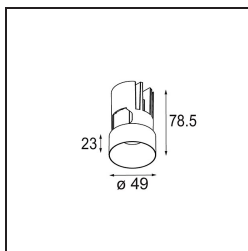

Date
Customer
Project
Type

Minude Out Recessed 49 23 1x IP54 LED 2700K Medium DE Cast Grey Matt

Minude's yogic flexibility will surprise you about as much as its bare, cylindrical design. Express a refined and minimalistic look & feel on walls, on high or low ceilings. Try more than one Minude on our Pista track or on our redesigned Modupoint LED. Its long string of colours and miniature size will make a big impression.

Specifications

Material	13641004
Light Source Type	LED
LED Type	BRIDGELUX V6 HD G7
LED technology	LED COB
CRI	Min. 90
Colour Temperature	2700K
Lifetime	L80B10 @50,000 Hours
Lamp Included	Yes
Number of Light Sources	1
CIE flux code	100 100 100 100 66
Binning (SDCM)	2
Light Direction	Down
Optic	Lens
Measured beam angle (°)	29.0
Input Voltage	Constant Current Driver Required
Electrical Class	III
IP Rating	54
Glow wire rating (°C)	960
Indoor/Outdoor	Indoor
Application	Ceiling, Wall
Mounting	Recessed
Cut-out size (mm)	ø44
Mounting depth (mm)	80.0
Adjustability	Not Applicable
Distance to Lighted Object (m)	0,1
Primary Colour & Primary Finish	Cast Grey, Matt
Gross weight (g)	197.0
Drive current (mA)	350 500
Min. forward voltage (Vf)	14.8 15.2
Max. forward voltage (Vf)	18.0 18.6
Connected load (W)	5.7 8.5
Luminous flux per lamp (lm)	475 640
Efficacy (lm/W)	83 75
Glare rating	0 0