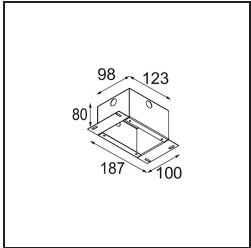

Specifications

Material	13641004
Light Source Type	LED
LED Type	BRIDGELUX V6 HD G7
LED technology	LED COB
CRI	Min. 90
Colour Temperature	2700K
Lifetime	L80B10 @50,000 Hours
Lamp Included	Yes
Number of Light Sources	1
CIE flux code	100 100 100 100 66
Binning (SDCM)	2
Light Direction	Down
Optic	Lens
Measured beam angle (°)	29.0
Input Voltage	Constant Current Driver Required
Electrical Class	III
IP Rating	54
Glow wire rating (°C)	960
Indoor/Outdoor	Indoor
Application	Ceiling, Wall
Mounting	Recessed
Cut-out size (mm)	ø44
Mounting depth (mm)	80.0
Adjustability	Not Applicable
Distance to Lighted Object (m)	0,1
Primary Colour & Primary Finish	Cast Grey, Matt
Gross weight (g)	197.0
Drive current (mA)	350 500
Min. forward voltage (Vf)	14.8 15.2
Max. forward voltage (Vf)	18.0 18.6
Connected load (W)	5.7 8.5
Luminous flux per lamp (lm)	475 640
Efficacy (lm/W)	83 75
Glare rating	0 0

TM30 & CRI diagram

Light distribution & beam diagram

Installation Accessories

12293730 Plaster Kit 44 1x

10889530 Installation Housing 123x100x80

12290730 Plaster Kit 100x120-45 1x

Choose a required accessory