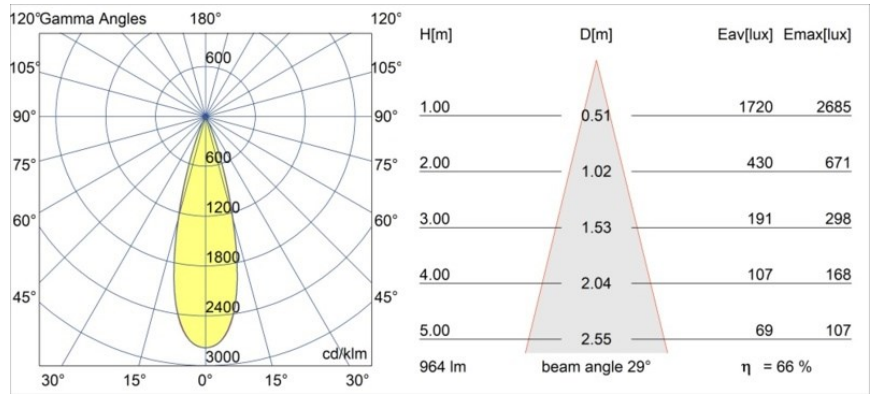

Light distribution & beam diagram