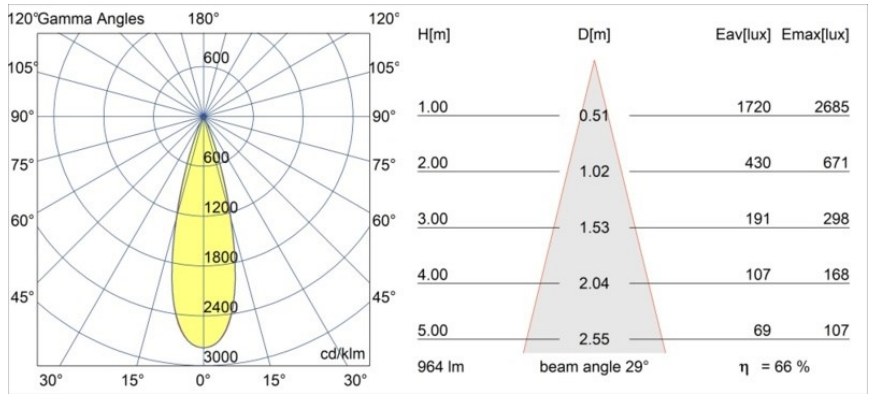

Light distribution & beam diagram