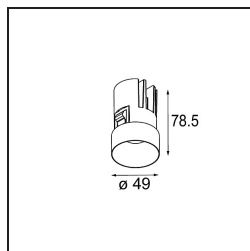

Date
Customer
Project
Type

*Minude Recessed Trimless 49 1x IP54 LED 2700K Medium DE Cast Grey Matt*

**Specifications**

Material	13640004
Light Source Type	LED
LED Type	BRIDGELUX V6 HD G7
LED technology	LED COB
CRI	Min. 90
Colour Temperature	2700K
Lifetime	L80B10 @50,000 Hours
Lamp Included	Yes
Number of Light Sources	1
CIE flux code	100 100 100 100 66
Binning (SDCM)	2
Light Direction	Down
Optic	Lens
Measured beam angle (°)	29.0
Input Voltage	Constant Current Driver Required
Electrical Class	III
IP Rating	54
Glow wire rating (°C)	960
Indoor/Outdoor	Indoor
Application	Ceiling, Wall
Mounting	Recessed
Cut-out size (mm)	ø79 for use with recessed or concrete ring
Mounting depth (mm)	100.0
Adjustability	Not Applicable
Distance to Lighted Object (m)	0,1
Primary Colour & Primary Finish	Cast Grey, Matt
Gross weight (g)	190.0
Drive current (mA)	350      500
Min. forward voltage (Vf)	14.8      15.2
Max. forward voltage (Vf)	18.0      18.6
Connected load (W)	5.7      8.5
Luminous flux per lamp (lm)	475      640
Efficacy (lm/W)	83      75
Glare rating	0      0

**TM30 & CRI diagram**

**Light distribution & beam diagram**

Diagrams

**Installation Accessories**

■ **13642030** Ring Recessed Trimless 50 1x

■ **13642130** Concrete Ring 50 Standard Installation Housing

■ Choose a required accessory