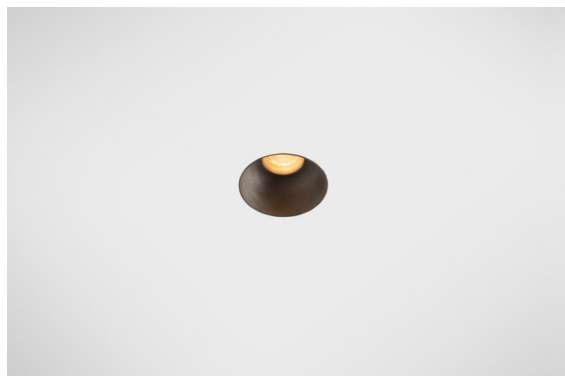

Date
Customer
Project
Type

*Minude Recessed Trimless 49 1x IP54 LED 2700K Medium DE Cast Grey Matt*

**Specifications**

Material	13640004
Light Source Type	LED
LED Type	BRIDGELUX V6 HD G7
LED technology	LED COB
CRI	Min. 90
Colour Temperature	2700K
Lifetime	L80B10 @50,000 Hours
Lamp Included	Yes
Number of Light Sources	1
CIE flux code	100 100 100 100 66
Binning (SDCM)	2
Light Direction	Down
Optic	Lens
Measured beam angle (°)	29.0
Input Voltage	Constant Current Driver Required
Electrical Class	III
IP Rating	54
Glow wire rating (°C)	960
Indoor/Outdoor	Indoor
Application	Ceiling, Wall
Mounting	Recessed
Cut-out size (mm)	ø79 for use with recessed or concrete ring
Mounting depth (mm)	100.0
Adjustability	Not Applicable
Distance to Lighted Object (m)	0,1
Primary Colour & Primary Finish	Cast Grey, Matt
Gross weight (g)	190.0
Drive current (mA)	350      500
Min. forward voltage (Vf)	14.8      15.2
Max. forward voltage (Vf)	18.0      18.6
Connected load (W)	5.7      8.5
Luminous flux per lamp (lm)	475      640
Efficacy (lm/W)	83      75
Glare rating	0      0

Minude's yogic flexibility will surprise you about as much as its bare, cylindrical design. Express a refined and minimalistic look & feel on walls, on high or low ceilings. Try more than one Minude on our Pista track or on our redesigned Modupoint LED. Its long string of colours and miniature size will make a big impression.