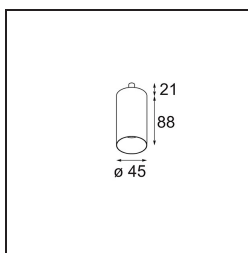

Specifications

Material	11463004
Light Source Type	LED
LED Type	BRIDGELUX V6 HD G7
LED technology	LED COB
CRI	Min. 90
Colour Temperature	2700K
Lifetime	L80B10 @50,000 Hours
Lamp Included	Yes
Number of Light Sources	1
CIE flux code	100 100 100 100 66
Binning (SDCM)	2
Light Direction	Down
Optic	Lens
Measured beam angle (°)	29.0
Input Voltage	Constant Current Driver Required
Electrical Class	III
IP Rating	20
Glow wire rating (°C)	960
Indoor/Outdoor	Indoor
Application	Ceiling, Wall
Adjustability	H 360° V 0°/+90°
Distance to Lighted Object (m)	0,1
Primary Colour & Primary Finish	Cast Grey, Matt
Gross weight (g)	258.0
Drive current (mA)	350 500
Min. forward voltage (Vf)	14,8 15,2
Max. forward voltage (Vf)	18,0 18,6
Connected load (W)	5,7 8,5
Luminous flux per lamp (lm)	474 639
Efficacy (lm/W)	83 75
Glare rating	0 0
Remark	<ul style="list-style-type: none"> • This is not a complete product. Modupoint Round or Modupoint Square system required.