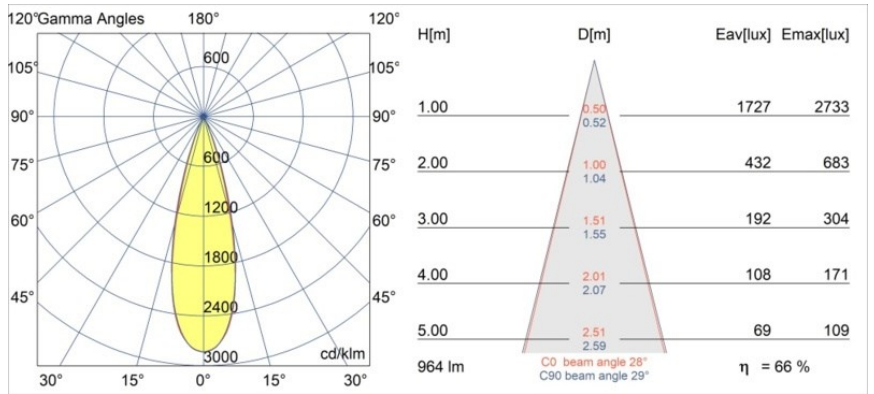

Light distribution & beam diagram