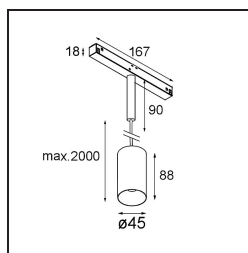

Date
Customer
Project
Type

Minude Track 48V Suspended 45 lx LED 2700K Medium DALI Cast Grey Matt

Minude's yogic flexibility will surprise you about as much as its bare, cylindrical design. Express a refined and minimalistic look & feel on walls, on high or low ceilings. Try more than one Minude on our Pista track or on our redesigned Modupoint LED. Its long string of colours and miniature size will make a big impression.

Specifications

Material	11462104
Light Source Type	LED
LED Type	BRIDGELUX V6 HD G7
LED technology	LED COB
CRI	Min. 90
Colour Temperature	2700K
Lifetime	L80B10 @50,000 Hours
Lamp Included	Yes
Number of Light Sources	1
CIE flux code	100 100 100 100 66
Binning (SDCM)	2
Light Direction	Down
Optic	Lens
Measured beam angle (°)	29.0
Input Voltage	48Vdc
Luminaire power (W)	11.0
Electrical Class	III
IP Rating	20
Glow wire rating (°C)	960
Dimming Protocol	DALI
DALI Standard	DALI-2
Indoor/Outdoor	Indoor
Application	Ceiling
Mounting	Suspended
Adjustability	Not Applicable
Distance to Lighted Object (m)	0,1
Primary Colour & Primary Finish	Cast Grey, Matt
Gross weight (g)	458.0
Luminous flux per lamp (lm)	639
Efficacy (lm/W)	61
Glare rating	0
Remark	<ul style="list-style-type: none"> • This is not a complete product. Pista track 48V system required. • For installations without dimmer, it is recommended to use 1-10 V luminaires.