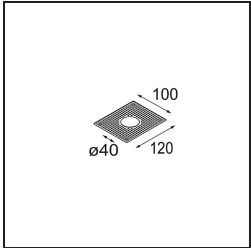

Specifications

Material	11461004
Light Source Type	LED
LED Type	BRIDGELUX V6 HD G7
LED technology	LED COB
CRI	Min. 90
Colour Temperature	2700K
Lifetime	L80B10 @50,000 Hours
Lamp Included	Yes
Number of Light Sources	1
CIE flux code	100 100 100 100 66
Binning (SDCM)	2
Light Direction	Down
Optic	Lens
Measured beam angle (°)	29.0
Input Voltage	Constant Current Driver Required
Electrical Class	III
IP Rating	20
Glow wire rating (°C)	960
Indoor/Outdoor	Indoor
Application	Ceiling, Wall
Mounting	Semi-Recessed
Cut-out size (mm)	Ø40
Mounting depth (mm)	110.0
Adjustability	H 360° V 0°/+90°
Distance to Lighted Object (m)	0,1
Primary Colour & Primary Finish	Cast Grey, Matt
Gross weight (g)	314.0
Drive current (mA)	350 500
Min. forward voltage (Vf)	14,8 15,2
Max. forward voltage (Vf)	18,0 18,6
Connected load (W)	5,7 8,5
Luminous flux per lamp (lm)	474 639
Efficacy (lm/W)	83 75
Glare rating	0 0

TM30 & CRI diagram

Light distribution & beam diagram

Diagrams

Installation Accessories

10889530 Installation Housing 123x100x80

12293130 Plaster Kit 100x120-40 1x

Choose a required accessory