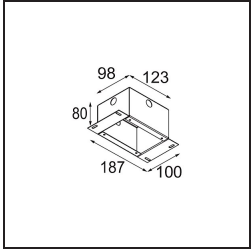

Specifications

Material	11461004
Light Source Type	LED
LED Type	BRIDGELUX V6 HD G7
LED technology	LED COB
CRI	Min. 90
Colour Temperature	2700K
Lifetime	L80B10 @50,000 Hours
Lamp Included	Yes
Number of Light Sources	1
CIE flux code	100 100 100 100 66
Binning (SDCM)	2
Light Direction	Down
Optic	Lens
Measured beam angle (°)	29.0
Input Voltage	Constant Current Driver Required
Electrical Class	III
IP Rating	20
Glow wire rating (°C)	960
Indoor/Outdoor	Indoor
Application	Ceiling, Wall
Mounting	Semi-Recessed
Cut-out size (mm)	Ø40
Mounting depth (mm)	110.0
Adjustability	H 360° V 0°/+90°
Distance to Lighted Object (m)	0,1
Primary Colour & Primary Finish	Cast Grey, Matt
Gross weight (g)	314.0
Drive current (mA)	350 500
Min. forward voltage (Vf)	14,8 15,2
Max. forward voltage (Vf)	18,0 18,6
Connected load (W)	5,7 8,5
Luminous flux per lamp (lm)	474 639
Efficacy (lm/W)	83 75
Glare rating	0 0

TM30 & CRI diagram

Light distribution & beam diagram

Diagrams

Installation Accessories

10889530 Installation Housing 123x100x80

12293130 Plaster Kit 100x120-40 1x

Choose a required accessory