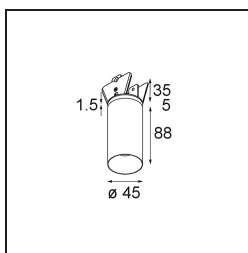

Specifications

Material	11461004
Light Source Type	LED
LED Type	BRIDGELUX V6 HD G7
LED technology	LED COB
CRI	Min. 90
Colour Temperature	2700K
Lifetime	L80B10 @50,000 Hours
Lamp Included	Yes
Number of Light Sources	1
CIE flux code	100 100 100 100 66
Binning (SDCM)	2
Light Direction	Down
Optic	Lens
Measured beam angle (°)	29.0
Input Voltage	Constant Current Driver Required
Electrical Class	III
IP Rating	20
Glow wire rating (°C)	960
Indoor/Outdoor	Indoor
Application	Ceiling, Wall
Mounting	Semi-Recessed
Cut-out size (mm)	Ø40
Mounting depth (mm)	110.0
Adjustability	H 360° V 0°/+90°
Distance to Lighted Object (m)	0,1
Primary Colour & Primary Finish	Cast Grey, Matt
Gross weight (g)	314.0
Drive current (mA)	350 500
Min. forward voltage (Vf)	14,8 15,2
Max. forward voltage (Vf)	18,0 18,6
Connected load (W)	5,7 8,5
Luminous flux per lamp (lm)	474 639
Efficacy (lm/W)	83 75
Glare rating	0 0