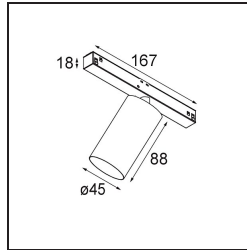

Date
Customer
Project
Type

Minude Track 48V Adjustable 45 1x LED 2700K Medium 1-10V Cast Grey Matt

Minude's yogic flexibility will surprise you about as much as its bare, cylindrical design. Express a refined and minimalistic look & feel on walls, on high or low ceilings. Try more than one Minude on our Pista track or on our redesigned Modupoint LED. Its long string of colours and miniature size will make a big impression.

Specifications

Material	11460004
Light Source Type	LED
LED Type	BRIDGELUX V6 HD G7
LED technology	LED COB
CRI	Min. 90
Colour Temperature	2700K
Lifetime	L80B10 @50,000 Hours
Lamp Included	Yes
Number of Light Sources	1
CIE flux code	100 100 100 100 66
Binning (SDCM)	2
Light Direction	Down
Optic	Lens
Measured beam angle (°)	29.0
Input Voltage	48Vdc
Luminaire power (W)	11.0
Electrical Class	III
IP Rating	20
Glow wire rating (°C)	960
Dimming Protocol	1-10V
Indoor/Outdoor	Indoor
Application	Ceiling, Wall
Adjustability	H 360° V 0°/+90°
Distance to Lighted Object (m)	0,1
Primary Colour & Primary Finish	Cast Grey, Matt
Gross weight (g)	394.0
Luminous flux per lamp (lm)	639
Efficacy (lm/W)	61
Glare rating	0
Remark	<ul style="list-style-type: none"> • This is not a complete product. Pista track 48V system required. • For installations without dimmer, it is recommended to use 1-10 V luminaires.