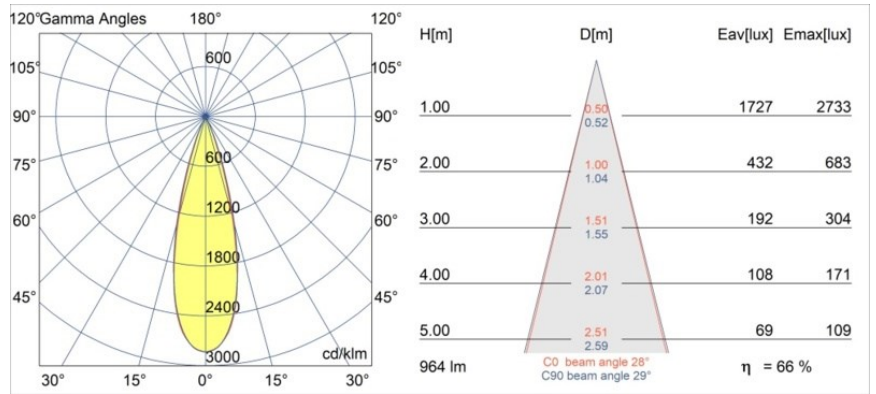

Light distribution & beam diagram