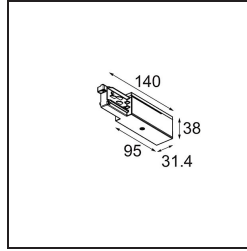

Date _____
Customer _____
Project _____
Type _____

Track 230V Power Feed Non-Dim/Trailing Edge/DALI Right White

Specifications

Material	13813138
Lamp Included	No
Number of Light Sources	0
Input Voltage	230V
Electrical Class	I
IP Rating	20
Glow wire rating (°C)	960
Dimming Protocol	Non-Dim, Trailing Edge, DALI
Indoor/Outdoor	Indoor
Adjustability	Not Applicable
Primary Colour & Primary Finish	White,
Gross weight (g)	128.0