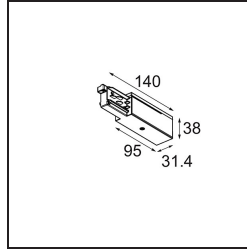

Date _____
Customer _____
Project _____
Type _____

Track 230V Power Feed Non-Dim/Trailing Edge/DALI Right White

Specifications

Material	13813138
Lamp Included	No
Number of Light Sources	0
Input Voltage	230V
Electrical Class	I
IP Rating	20
Glow wire rating (°C)	960
Dimming Protocol	Non-Dim, Trailing Edge, DALI
Indoor/Outdoor	Indoor
Adjustability	Not Applicable
Primary Colour & Primary Finish	White,
Gross weight (g)	128.0