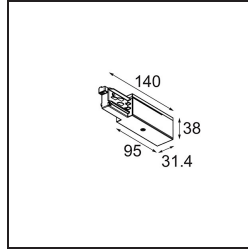

Date _____
Customer _____
Project _____
Type _____

Track 230V Power Feed Non-Dim/Trailing Edge/DALI Left White

Specifications

Material	13813038
Lamp Included	No
Number of Light Sources	0
Input Voltage	230V
Electrical Class	I
IP Rating	20
Glow wire rating (°C)	960
Dimming Protocol	Non-Dim, Trailing Edge, DALI
Indoor/Outdoor	Indoor
Adjustability	Not Applicable
Primary Colour & Primary Finish	White,
Gross weight (g)	128.0