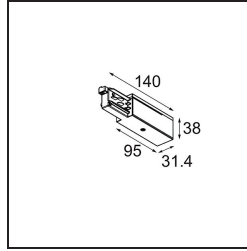

Date \_\_\_\_\_  
Customer \_\_\_\_\_  
Project \_\_\_\_\_  
Type \_\_\_\_\_

*Track 230V Power Feed Non-Dim/Trailing Edge/DALI Left White*

**Specifications**

Material	13813038
Lamp Included	No
Number of Light Sources	0
Input Voltage	230V
Electrical Class	I
IP Rating	20
Glow wire rating (°C)	960
Dimming Protocol	Non-Dim, Trailing Edge, DALI
Indoor/Outdoor	Indoor
Adjustability	Not Applicable
Primary Colour & Primary Finish	White,
Gross weight (g)	128.0