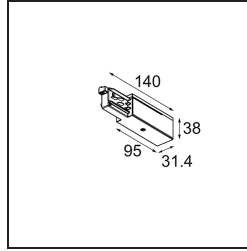

Date \_\_\_\_\_  
Customer \_\_\_\_\_  
Project \_\_\_\_\_  
Type \_\_\_\_\_

*Track 230V Power Feed Non-Dim/Trailing Edge/DALI Left White*

**Specifications**

Material	13813038
Lamp Included	No
Number of Light Sources	0
Input Voltage	230V
Electrical Class	I
IP Rating	20
Glow wire rating (°C)	960
Dimming Protocol	Non-Dim, Trailing Edge, DALI
Indoor/Outdoor	Indoor
Adjustability	Not Applicable
Primary Colour & Primary Finish	White,
Gross weight (g)	128.0