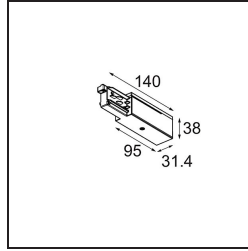

Date \_\_\_\_\_  
Customer \_\_\_\_\_  
Project \_\_\_\_\_  
Type \_\_\_\_\_

*Track 230V Power Feed Non-Dim/Trailing Edge/DALI Right Black*

**Specifications**

Material	13813102
Lamp Included	No
Number of Light Sources	0
Input Voltage	230V
Electrical Class	I
IP Rating	20
Glow wire rating (°C)	960
Dimming Protocol	Non-Dim, Trailing Edge, DALI
Indoor/Outdoor	Indoor
Adjustability	Not Applicable
Primary Colour & Primary Finish	Black,
Gross weight (g)	128.0