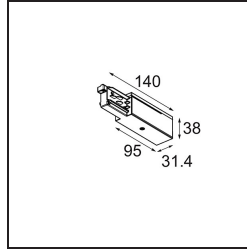

Date _____
Customer _____
Project _____
Type _____

Track 230V Power Feed Non-Dim/Trailing Edge/DALI Right Black

Specifications

Material	13813102
Lamp Included	No
Number of Light Sources	0
Input Voltage	230V
Electrical Class	I
IP Rating	20
Glow wire rating (°C)	960
Dimming Protocol	Non-Dim, Trailing Edge, DALI
Indoor/Outdoor	Indoor
Adjustability	Not Applicable
Primary Colour & Primary Finish	Black,
Gross weight (g)	128.0