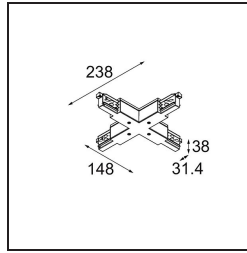

Date
Customer
Project
Type

Track 230V Connection X Electrical/Mechanical Non-Dim/Trailing Edge/DALI White

Specifications

Material	13812738
Lamp Included	No
Number of Light Sources	0
Input Voltage	230V
Electrical Class	I
IP Rating	20
Glow wire rating (°C)	960
Dimming Protocol	Non-Dim, Trailing Edge, DALI
Indoor/Outdoor	Indoor
Adjustability	Not Applicable
Primary Colour & Primary Finish	White,
Gross weight (g)	464.0