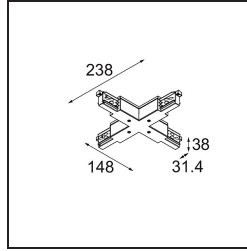

Date
Customer
Project
Type

*Track 230V Connection X Electrical/Mechanical Non-Dim/Trailing Edge/DALI White*

**Specifications**

Material	13812738
Lamp Included	No
Number of Light Sources	0
Input Voltage	230V
Electrical Class	I
IP Rating	20
Glow wire rating (°C)	960
Dimming Protocol	Non-Dim, Trailing Edge, DALI
Indoor/Outdoor	Indoor
Adjustability	Not Applicable
Primary Colour & Primary Finish	White,
Gross weight (g)	464.0