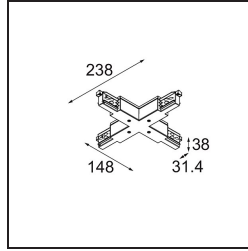

Date
Customer
Project
Type

Track 230V Connection X Electrical/Mechanical Non-Dim/Trailing Edge/DALI White

Specifications

Material	13812738
Lamp Included	No
Number of Light Sources	0
Input Voltage	230V
Electrical Class	I
IP Rating	20
Glow wire rating (°C)	960
Dimming Protocol	Non-Dim, Trailing Edge, DALI
Indoor/Outdoor	Indoor
Adjustability	Not Applicable
Primary Colour & Primary Finish	White,
Gross weight (g)	464.0