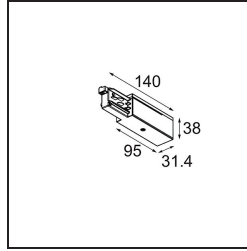

Date _____
Customer _____
Project _____
Type _____

Track 230V Power Feed Non-Dim/Trailing Edge/DALI Left Black

Specifications

Material	13813002
Lamp Included	No
Number of Light Sources	0
Input Voltage	230V
Electrical Class	I
IP Rating	20
Glow wire rating (°C)	960
Dimming Protocol	Non-Dim, Trailing Edge, DALI
Indoor/Outdoor	Indoor
Adjustability	Not Applicable
Primary Colour & Primary Finish	Black,
Gross weight (g)	128.0