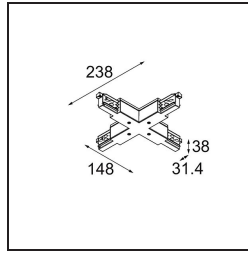

Date
Customer
Project
Type

Track 230V Connection X Electrical/Mechanical Non-Dim/Trailing Edge/DALI Black

Specifications

Material	13812702
Lamp Included	No
Number of Light Sources	0
Input Voltage	230V
Electrical Class	I
IP Rating	20
Glow wire rating (°C)	960
Dimming Protocol	Non-Dim, Trailing Edge, DALI
Indoor/Outdoor	Indoor
Adjustability	Not Applicable
Primary Colour & Primary Finish	Black,
Gross weight (g)	464.0

Specifications