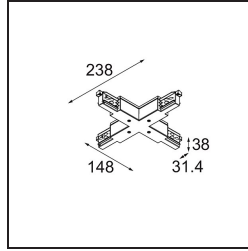

Date
Customer
Project
Type

Track 230V Connection X Electrical/Mechanical Non-Dim/Trailing Edge/DALI Black

Specifications

Material	13812702
Lamp Included	No
Number of Light Sources	0
Input Voltage	230V
Electrical Class	I
IP Rating	20
Glow wire rating (°C)	960
Dimming Protocol	Non-Dim, Trailing Edge, DALI
Indoor/Outdoor	Indoor
Adjustability	Not Applicable
Primary Colour & Primary Finish	Black,
Gross weight (g)	464.0