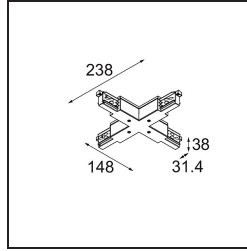

Date _____
Customer _____
Project _____
Type _____

Track 230V Connection X Electrical/Mechanical Non-Dim/Trailing Edge/DALI Black

Specifications

Material	13812702
Lamp Included	No
Number of Light Sources	0
Input Voltage	230V
Electrical Class	I
IP Rating	20
Glow wire rating (°C)	960
Dimming Protocol	Non-Dim, Trailing Edge, DALI
Indoor/Outdoor	Indoor
Adjustability	Not Applicable
Primary Colour & Primary Finish	Black,
Gross weight (g)	464.0