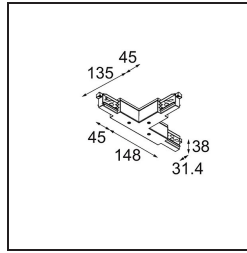

Date
Customer
Project
Type

Track 230V Connection T Electrical/Mechanical Non-Dim/Trailing Edge/DALI Right White

Specifications

Material	13812638
Lamp Included	No
Number of Light Sources	0
Input Voltage	230V
Electrical Class	I
IP Rating	20
Glow wire rating (°C)	960
Dimming Protocol	Non-Dim, Trailing Edge, DALI
Indoor/Outdoor	Indoor
Adjustability	Not Applicable
Primary Colour & Primary Finish	White,
Gross weight (g)	367.0