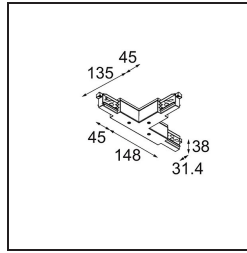

Date
Customer
Project
Type

Track 230V Connection T Electrical/Mechanical Non-Dim/Trailing Edge/DALI Right Black

Specifications

Material	13812602
Lamp Included	No
Number of Light Sources	0
Input Voltage	230V
Electrical Class	I
IP Rating	20
Glow wire rating (°C)	960
Dimming Protocol	Non-Dim, Trailing Edge, DALI
Indoor/Outdoor	Indoor
Adjustability	Not Applicable
Primary Colour & Primary Finish	Black,
Gross weight (g)	367.0