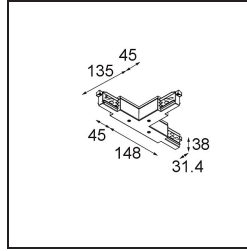

Date
Customer
Project
Type

Track 230V Connection T Electrical/Mechanical Non-Dim/Trailing Edge/DALI Right Black

Specifications

Material	13812602
Lamp Included	No
Number of Light Sources	0
Input Voltage	230V
Electrical Class	I
IP Rating	20
Glow wire rating (°C)	960
Dimming Protocol	Non-Dim, Trailing Edge, DALI
Indoor/Outdoor	Indoor
Adjustability	Not Applicable
Primary Colour & Primary Finish	Black,
Gross weight (g)	367.0