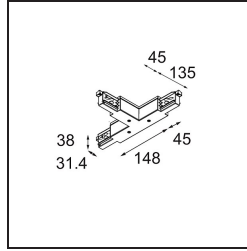

Date
Customer
Project
Type

Track 230V Connection T Electrical/Mechanical Non-Dim/Trailing Edge/DALI Left White

Specifications

Material	13812538
Lamp Included	No
Number of Light Sources	0
Input Voltage	230V
Electrical Class	I
IP Rating	20
Glow wire rating (°C)	960
Dimming Protocol	Non-Dim, Trailing Edge, DALI
Indoor/Outdoor	Indoor
Adjustability	Not Applicable
Primary Colour & Primary Finish	White,
Gross weight (g)	367.0