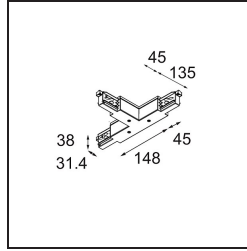

Date _____
Customer _____
Project _____
Type _____

Track 230V Connection T Electrical/Mechanical Non-Dim/Trailing Edge/DALI Left White

Specifications

Material	13812538
Lamp Included	No
Number of Light Sources	0
Input Voltage	230V
Electrical Class	I
IP Rating	20
Glow wire rating (°C)	960
Dimming Protocol	Non-Dim, Trailing Edge, DALI
Indoor/Outdoor	Indoor
Adjustability	Not Applicable
Primary Colour & Primary Finish	White,
Gross weight (g)	367.0