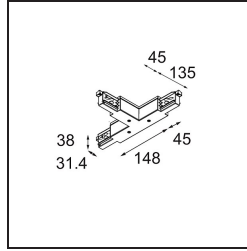

Date
Customer
Project
Type

Track 230V Connection T Electrical/Mechanical Non-Dim/Trailing Edge/DALI Left Black

Specifications

Material	13812502
Lamp Included	No
Number of Light Sources	0
Input Voltage	230V
Electrical Class	I
IP Rating	20
Glow wire rating (°C)	960
Dimming Protocol	Non-Dim, Trailing Edge, DALI
Indoor/Outdoor	Indoor
Adjustability	Not Applicable
Primary Colour & Primary Finish	Black,
Gross weight (g)	367.0