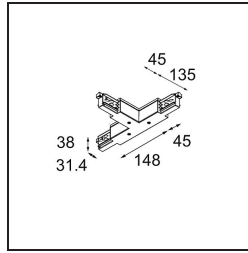

Date
Customer
Project
Type

Track 230V Connection T Electrical/Mechanical Non-Dim/Trailing Edge/DALI Left Black

Specifications

Material	13812502
Lamp Included	No
Number of Light Sources	0
Input Voltage	230V
Electrical Class	I
IP Rating	20
Glow wire rating (°C)	960
Dimming Protocol	Non-Dim, Trailing Edge, DALI
Indoor/Outdoor	Indoor
Adjustability	Not Applicable
Primary Colour & Primary Finish	Black,
Gross weight (g)	367.0