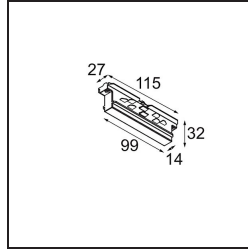

Date \_\_\_\_\_  
Customer \_\_\_\_\_  
Project \_\_\_\_\_  
Type \_\_\_\_\_

*Track 230V Connection Internal Electrical/Mechanical Non-Dim/Trailing Edge/DALI White*

**Specifications**

Material	13812438
Lamp Included	No
Number of Light Sources	0
Input Voltage	230V
Electrical Class	I
IP Rating	20
Glow wire rating (°C)	960
Dimming Protocol	Non-Dim, Trailing Edge, DALI
Indoor/Outdoor	Indoor
Adjustability	Not Applicable
Primary Colour & Primary Finish	White,
Gross weight (g)	60.0