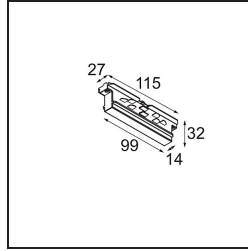

Date \_\_\_\_\_  
Customer \_\_\_\_\_  
Project \_\_\_\_\_  
Type \_\_\_\_\_

*Track 230V Connection Internal Electrical/Mechanical Non-Dim/Trailing Edge/DALI White*

**Specifications**

Material	13812438
Lamp Included	No
Number of Light Sources	0
Input Voltage	230V
Electrical Class	I
IP Rating	20
Glow wire rating (°C)	960
Dimming Protocol	Non-Dim, Trailing Edge, DALI
Indoor/Outdoor	Indoor
Adjustability	Not Applicable
Primary Colour & Primary Finish	White,
Gross weight (g)	60.0