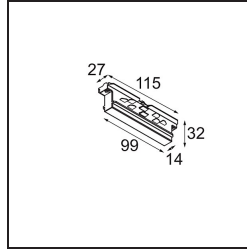

Date \_\_\_\_\_  
Customer \_\_\_\_\_  
Project \_\_\_\_\_  
Type \_\_\_\_\_

*Track 230V Connection Internal Electrical/Mechanical Non-Dim/Trailing Edge/DALI White*

**Specifications**

Material	13812438
Lamp Included	No
Number of Light Sources	0
Input Voltage	230V
Electrical Class	I
IP Rating	20
Glow wire rating (°C)	960
Dimming Protocol	Non-Dim, Trailing Edge, DALI
Indoor/Outdoor	Indoor
Adjustability	Not Applicable
Primary Colour & Primary Finish	White,
Gross weight (g)	60.0