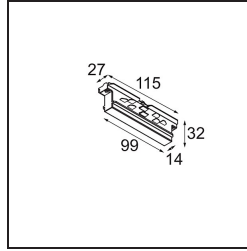

Date
Customer
Project
Type

*Track 230V Connection Internal Electrical/Mechanical Non-Dim/Trailing Edge/DALI Black*

**Specifications**

Material	13812402
Lamp Included	No
Number of Light Sources	0
Input Voltage	230V
Electrical Class	I
IP Rating	20
Glow wire rating (°C)	960
Dimming Protocol	Non-Dim, Trailing Edge, DALI
Indoor/Outdoor	Indoor
Adjustability	Not Applicable
Primary Colour & Primary Finish	Black,
Gross weight (g)	60.0