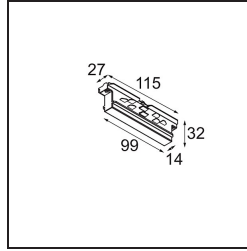

Date
Customer
Project
Type

Track 230V Connection Internal Electrical/Mechanical Non-Dim/Trailing Edge/DALI Black

Specifications

Material	13812402
Lamp Included	No
Number of Light Sources	0
Input Voltage	230V
Electrical Class	I
IP Rating	20
Glow wire rating (°C)	960
Dimming Protocol	Non-Dim, Trailing Edge, DALI
Indoor/Outdoor	Indoor
Adjustability	Not Applicable
Primary Colour & Primary Finish	Black,
Gross weight (g)	60.0