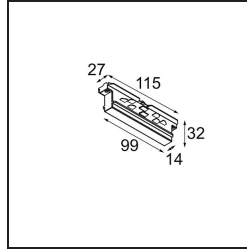

Date _____
Customer _____
Project _____
Type _____

Track 230V Connection Internal Electrical/Mechanical Non-Dim/Trailing Edge/DALI Black

Specifications

Material	13812402
Lamp Included	No
Number of Light Sources	0
Input Voltage	230V
Electrical Class	I
IP Rating	20
Glow wire rating (°C)	960
Dimming Protocol	Non-Dim, Trailing Edge, DALI
Indoor/Outdoor	Indoor
Adjustability	Not Applicable
Primary Colour & Primary Finish	Black,
Gross weight (g)	60.0