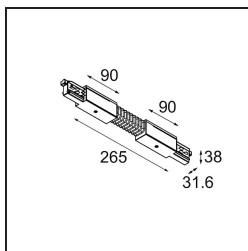

Date
Customer
Project
Type

Track 230V Connection Flexible Electrical/Mechanical Non-Dim/Trailing Edge/DALI White

Specifications

Material	13812338
Lamp Included	No
Number of Light Sources	0
Input Voltage	230V
Electrical Class	I
IP Rating	20
Glow wire rating (°C)	960
Dimming Protocol	Non-Dim, Trailing Edge, DALI
Indoor/Outdoor	Indoor
Adjustability	Not Applicable
Primary Colour & Primary Finish	White,
Gross weight (g)	314.0

Specifications