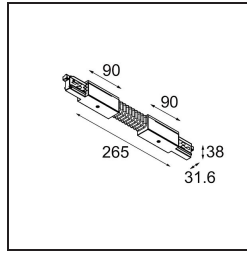

Date
Customer
Project
Type

Track 230V Connection Flexible Electrical/Mechanical Non-Dim/Trailing Edge/DALI White

Specifications

Material	13812338
Lamp Included	No
Number of Light Sources	0
Input Voltage	230V
Electrical Class	I
IP Rating	20
Glow wire rating (°C)	960
Dimming Protocol	Non-Dim, Trailing Edge, DALI
Indoor/Outdoor	Indoor
Adjustability	Not Applicable
Primary Colour & Primary Finish	White,
Gross weight (g)	314.0