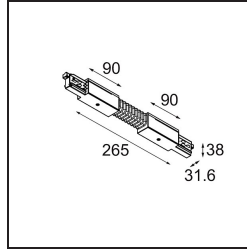

Date
Customer
Project
Type

Track 230V Connection Flexible Electrical/Mechanical Non-Dim/Trailing Edge/DALI Black

Specifications

Material	13812302
Lamp Included	No
Number of Light Sources	0
Input Voltage	230V
Electrical Class	I
IP Rating	20
Glow wire rating (°C)	960
Dimming Protocol	Non-Dim, Trailing Edge, DALI
Indoor/Outdoor	Indoor
Adjustability	Not Applicable
Primary Colour & Primary Finish	Black,
Gross weight (g)	314.0