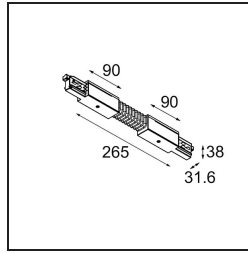

Date
Customer
Project
Type

Track 230V Connection Flexible Electrical/Mechanical Non-Dim/Trailing Edge/DALI Black

Specifications

Material	13812302
Lamp Included	No
Number of Light Sources	0
Input Voltage	230V
Electrical Class	I
IP Rating	20
Glow wire rating (°C)	960
Dimming Protocol	Non-Dim, Trailing Edge, DALI
Indoor/Outdoor	Indoor
Adjustability	Not Applicable
Primary Colour & Primary Finish	Black,
Gross weight (g)	314.0