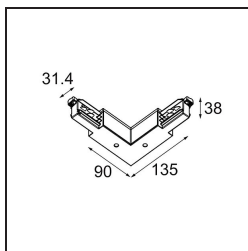

Date _____
Customer _____
Project _____
Type _____

Track 230V Connection 90° Electrical/Mechanical Non-Dim/Trailing Edge/DALI Outside White

Specifications

Material	13812238
Lamp Included	No
Number of Light Sources	0
Input Voltage	230V
Electrical Class	I
IP Rating	20
Glow wire rating (°C)	960
Dimming Protocol	Non-Dim, Trailing Edge, DALI
Indoor/Outdoor	Indoor
Adjustability	Not Applicable
Primary Colour & Primary Finish	White,
Gross weight (g)	267.0