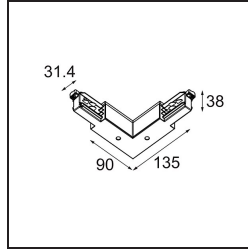

Date
Customer
Project
Type

*Track 230V Connection 90° Electrical/Mechanical Non-Dim/Trailing Edge/DALI Outside White*

**Specifications**

Material	13812238
Lamp Included	No
Number of Light Sources	0
Input Voltage	230V
Electrical Class	I
IP Rating	20
Glow wire rating (°C)	960
Dimming Protocol	Non-Dim, Trailing Edge, DALI
Indoor/Outdoor	Indoor
Adjustability	Not Applicable
Primary Colour & Primary Finish	White,
Gross weight (g)	267.0