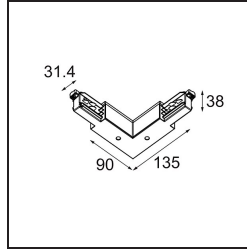

Date
Customer
Project
Type

Track 230V Connection 90° Electrical/Mechanical Non-Dim/Trailing Edge/DALI Outside Black

Specifications

Material	13812202
Lamp Included	No
Number of Light Sources	0
Input Voltage	230V
Electrical Class	I
IP Rating	20
Glow wire rating (°C)	960
Dimming Protocol	Non-Dim, Trailing Edge, DALI
Indoor/Outdoor	Indoor
Adjustability	Not Applicable
Primary Colour & Primary Finish	Black,
Gross weight (g)	267.0