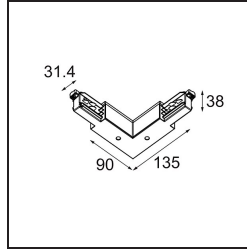

Date
Customer
Project
Type

*Track 230V Connection 90° Electrical/Mechanical Non-Dim/Trailing Edge/DALI Outside Black*

**Specifications**

Material	13812202
Lamp Included	No
Number of Light Sources	0
Input Voltage	230V
Electrical Class	I
IP Rating	20
Glow wire rating (°C)	960
Dimming Protocol	Non-Dim, Trailing Edge, DALI
Indoor/Outdoor	Indoor
Adjustability	Not Applicable
Primary Colour & Primary Finish	Black,
Gross weight (g)	267.0