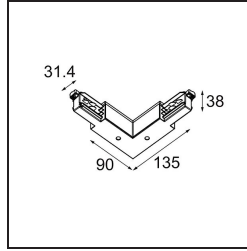

Date
Customer
Project
Type

*Track 230V Connection 90° Electrical/Mechanical Non-Dim/Trailing Edge/DALI Outside Black*

**Specifications**

Material	13812202
Lamp Included	No
Number of Light Sources	0
Input Voltage	230V
Electrical Class	I
IP Rating	20
Glow wire rating (°C)	960
Dimming Protocol	Non-Dim, Trailing Edge, DALI
Indoor/Outdoor	Indoor
Adjustability	Not Applicable
Primary Colour & Primary Finish	Black,
Gross weight (g)	267.0

Specifications