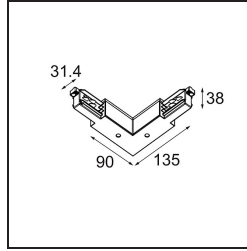

Date
Customer
Project
Type

Track 230V Connection 90° Electrical/Mechanical Non-Dim/Trailing Edge/DALI Inside White

Specifications

Material	13812138
Lamp Included	No
Number of Light Sources	0
Input Voltage	230V
Electrical Class	I
IP Rating	20
Glow wire rating (°C)	960
Dimming Protocol	Non-Dim, Trailing Edge, DALI
Indoor/Outdoor	Indoor
Adjustability	Not Applicable
Primary Colour & Primary Finish	White,
Gross weight (g)	267.0

Specifications