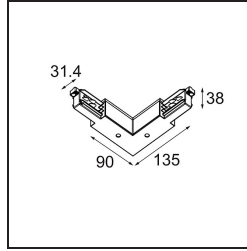

Date
Customer
Project
Type

Track 230V Connection 90° Electrical/Mechanical Non-Dim/Trailing Edge/DALI Inside White

Specifications

Material	13812138
Lamp Included	No
Number of Light Sources	0
Input Voltage	230V
Electrical Class	I
IP Rating	20
Glow wire rating (°C)	960
Dimming Protocol	Non-Dim, Trailing Edge, DALI
Indoor/Outdoor	Indoor
Adjustability	Not Applicable
Primary Colour & Primary Finish	White,
Gross weight (g)	267.0