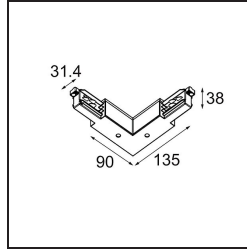

Date
Customer
Project
Type

Track 230V Connection 90° Electrical/Mechanical Non-Dim/Trailing Edge/DALI Inside White

Specifications

Material	13812138
Lamp Included	No
Number of Light Sources	0
Input Voltage	230V
Electrical Class	I
IP Rating	20
Glow wire rating (°C)	960
Dimming Protocol	Non-Dim, Trailing Edge, DALI
Indoor/Outdoor	Indoor
Adjustability	Not Applicable
Primary Colour & Primary Finish	White,
Gross weight (g)	267.0