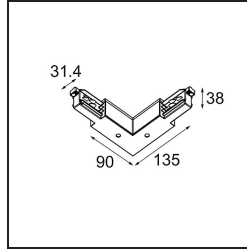

Date
Customer
Project
Type

Track 230V Connection 90° Electrical/Mechanical Non-Dim/Trailing Edge/DALI Inside Black

Specifications

Material	13812102
Lamp Included	No
Number of Light Sources	0
Input Voltage	230V
Electrical Class	I
IP Rating	20
Glow wire rating (°C)	960
Dimming Protocol	Non-Dim, Trailing Edge, DALI
Indoor/Outdoor	Indoor
Adjustability	Not Applicable
Primary Colour & Primary Finish	Black,
Gross weight (g)	267.0

Specifications