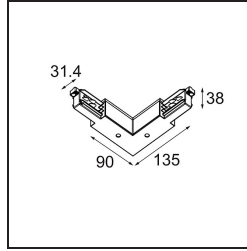

Date
Customer
Project
Type

Track 230V Connection 90° Electrical/Mechanical Non-Dim/Trailing Edge/DALI Inside Black

Specifications

Material	13812102
Lamp Included	No
Number of Light Sources	0
Input Voltage	230V
Electrical Class	I
IP Rating	20
Glow wire rating (°C)	960
Dimming Protocol	Non-Dim, Trailing Edge, DALI
Indoor/Outdoor	Indoor
Adjustability	Not Applicable
Primary Colour & Primary Finish	Black,
Gross weight (g)	267.0

Specifications