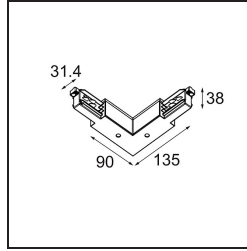

Date
Customer
Project
Type

Track 230V Connection 90° Electrical/Mechanical Non-Dim/Trailing Edge/DALI Inside Black

Specifications

Material	13812102
Lamp Included	No
Number of Light Sources	0
Input Voltage	230V
Electrical Class	I
IP Rating	20
Glow wire rating (°C)	960
Dimming Protocol	Non-Dim, Trailing Edge, DALI
Indoor/Outdoor	Indoor
Adjustability	Not Applicable
Primary Colour & Primary Finish	Black,
Gross weight (g)	267.0