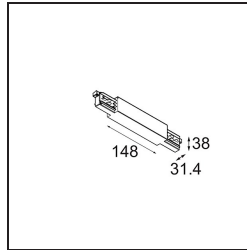

Date _____
Customer _____
Project _____
Type _____

Track 230V Connection 180° Electrical/Mechanical Non-Dim/Trailing Edge/DALI White

Specifications

Material	13812038
Lamp Included	No
Number of Light Sources	0
Input Voltage	230V
Electrical Class	I
IP Rating	20
Glow wire rating (°C)	960
Dimming Protocol	Non-Dim, Trailing Edge, DALI
Indoor/Outdoor	Indoor
Adjustability	Not Applicable
Primary Colour & Primary Finish	White,
Gross weight (g)	216.0