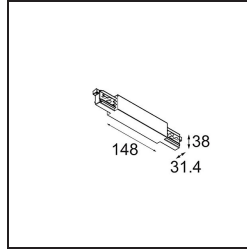

Date
Customer
Project
Type

Track 230V Connection 180° Electrical/Mechanical Non-Dim/Trailing Edge/DALI White

Specifications

Material	13812038
Lamp Included	No
Number of Light Sources	0
Input Voltage	230V
Electrical Class	I
IP Rating	20
Glow wire rating (°C)	960
Dimming Protocol	Non-Dim, Trailing Edge, DALI
Indoor/Outdoor	Indoor
Adjustability	Not Applicable
Primary Colour & Primary Finish	White,
Gross weight (g)	216.0