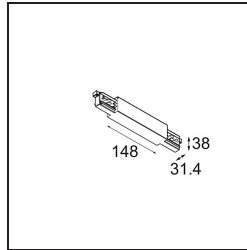

Date
Customer
Project
Type

Track 230V Connection 180° Electrical/Mechanical Non-Dim/Trailing Edge/DALI Black

Specifications

Material	13812002
Lamp Included	No
Number of Light Sources	0
Input Voltage	230V
Electrical Class	I
IP Rating	20
Glow wire rating (°C)	960
Dimming Protocol	Non-Dim, Trailing Edge, DALI
Indoor/Outdoor	Indoor
Adjustability	Not Applicable
Primary Colour & Primary Finish	Black,
Gross weight (g)	216.0