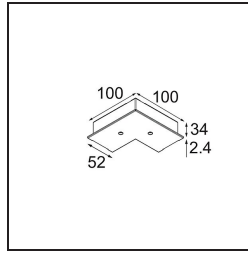

Date
Customer
Project
Type

Track 230V Recessed Cover Plate 90° Non-Dim/Trailing Edge/DALI White

Specifications

Material	13811238
Lamp Included	No
Number of Light Sources	0
Input Voltage	230V
Electrical Class	I
IP Rating	20
Glow wire rating (°C)	960
Dimming Protocol	Non-Dim, Trailing Edge, DALI
Indoor/Outdoor	Indoor
Adjustability	Not Applicable
Primary Colour & Primary Finish	White,
Gross weight (g)	45.0