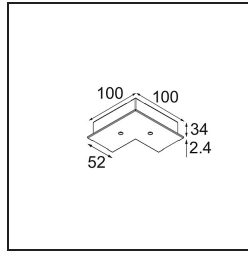

Date
Customer
Project
Type

Track 230V Recessed Cover Plate 90° Non-Dim/Trailing Edge/DALI White

Specifications

Material	13811238
Lamp Included	No
Number of Light Sources	0
Input Voltage	230V
Electrical Class	I
IP Rating	20
Glow wire rating (°C)	960
Dimming Protocol	Non-Dim, Trailing Edge, DALI
Indoor/Outdoor	Indoor
Adjustability	Not Applicable
Primary Colour & Primary Finish	White,
Gross weight (g)	45.0