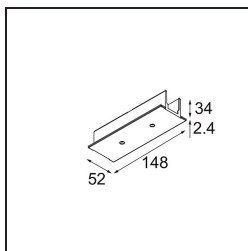

Date
Customer
Project
Type

Track 230V Recessed Cover Plate 180° Non-Dim/Trailing Edge/DALI White

Specifications

Material	13811138
Lamp Included	No
Number of Light Sources	0
Input Voltage	230V
Electrical Class	I
IP Rating	20
Glow wire rating (°C)	960
Dimming Protocol	Non-Dim, Trailing Edge, DALI
Indoor/Outdoor	Indoor
Adjustability	Not Applicable
Primary Colour & Primary Finish	White,
Gross weight (g)	44.0

Specifications