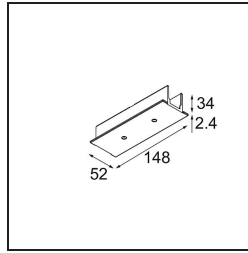

Date
Customer
Project
Type

Track 230V Recessed Cover Plate 180° Non-Dim/Trailing Edge/DALI White

Specifications

Material	13811138
Lamp Included	No
Number of Light Sources	0
Input Voltage	230V
Electrical Class	I
IP Rating	20
Glow wire rating (°C)	960
Dimming Protocol	Non-Dim, Trailing Edge, DALI
Indoor/Outdoor	Indoor
Adjustability	Not Applicable
Primary Colour & Primary Finish	White,
Gross weight (g)	44.0