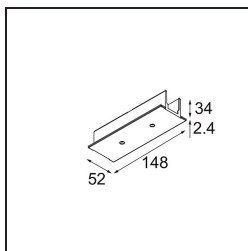

Date
Customer
Project
Type

Track 230V Recessed Cover Plate 180° Non-Dim/Trailing Edge/DALI Black

Specifications

Material	13811102
Lamp Included	No
Number of Light Sources	0
Input Voltage	230V
Electrical Class	I
IP Rating	20
Glow wire rating (°C)	960
Dimming Protocol	Non-Dim, Trailing Edge, DALI
Indoor/Outdoor	Indoor
Adjustability	Not Applicable
Primary Colour & Primary Finish	Black,
Gross weight (g)	44.0

Specifications