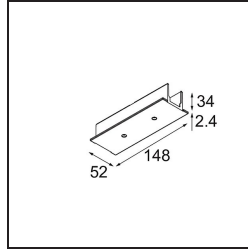

Date
Customer
Project
Type

Track 230V Recessed Cover Plate 180° Non-Dim/Trailing Edge/DALI Black

Specifications

Material	13811102
Lamp Included	No
Number of Light Sources	0
Input Voltage	230V
Electrical Class	I
IP Rating	20
Glow wire rating (°C)	960
Dimming Protocol	Non-Dim, Trailing Edge, DALI
Indoor/Outdoor	Indoor
Adjustability	Not Applicable
Primary Colour & Primary Finish	Black,
Gross weight (g)	44.0