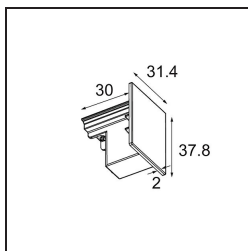

Date _____
Customer _____
Project _____
Type _____

Track 230V Endplate Non-Dim/Trailing Edge/DALI White

Specifications

Material	13811038
Lamp Included	No
Number of Light Sources	0
IP Rating	20
Glow wire rating (°C)	960
Dimming Protocol	Non-Dim, Trailing Edge, DALI
Indoor/Outdoor	Indoor
Adjustability	Not Applicable
Primary Colour & Primary Finish	White,
Gross weight (g)	24.0