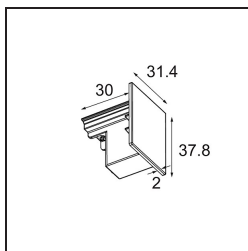

Date _____
Customer _____
Project _____
Type _____

Track 230V Endplate Non-Dim/Trailing Edge/DALI White

Specifications

Material	13811038
Lamp Included	No
Number of Light Sources	0
IP Rating	20
Glow wire rating (°C)	960
Dimming Protocol	Non-Dim, Trailing Edge, DALI
Indoor/Outdoor	Indoor
Adjustability	Not Applicable
Primary Colour & Primary Finish	White,
Gross weight (g)	24.0