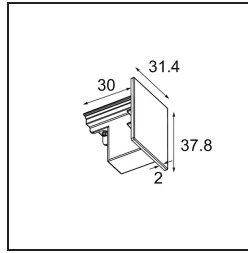

Date _____
Customer _____
Project _____
Type _____

Track 230V Endplate Non-Dim/Trailing Edge/DALI Black

Specifications

Material	13811002
Lamp Included	No
Number of Light Sources	0
IP Rating	20
Glow wire rating (°C)	960
Dimming Protocol	Non-Dim, Trailing Edge, DALI
Indoor/Outdoor	Indoor
Adjustability	Not Applicable
Primary Colour & Primary Finish	Black,
Gross weight (g)	24.0