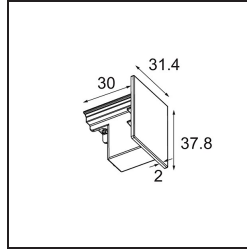

Date _____
Customer _____
Project _____
Type _____

Track 230V Endplate Non-Dim/Trailing Edge/DALI Black

Specifications

Material	13811002
Lamp Included	No
Number of Light Sources	0
IP Rating	20
Glow wire rating (°C)	960
Dimming Protocol	Non-Dim, Trailing Edge, DALI
Indoor/Outdoor	Indoor
Adjustability	Not Applicable
Primary Colour & Primary Finish	Black,
Gross weight (g)	24.0