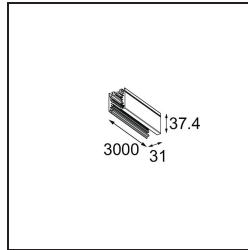

Date
Customer
Project
Type

*Track 230V Profile Surface 3000 Non-Dim/Trailing Edge/DALI Black Structure*

**Specifications**

Material	13810532
Lamp Included	No
Number of Light Sources	0
Input Voltage	230V
Electrical Class	I
IP Rating	20
Glow wire rating (°C)	960
Dimming Protocol	Non-Dim, Trailing Edge, DALI
Indoor/Outdoor	Indoor
Mounting	Surface
Adjustability	Not Applicable
Primary Colour & Primary Finish	Black, Structure
Gross weight (g)	3910.0