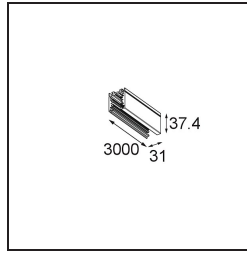

Date
Customer
Project
Type

Track 230V Profile Surface 3000 Non-Dim/Trailing Edge/DALI Black Structure

Specifications

Material	13810532
Lamp Included	No
Number of Light Sources	0
Input Voltage	230V
Electrical Class	I
IP Rating	20
Glow wire rating (°C)	960
Dimming Protocol	Non-Dim, Trailing Edge, DALI
Indoor/Outdoor	Indoor
Mounting	Surface
Adjustability	Not Applicable
Primary Colour & Primary Finish	Black, Structure
Gross weight (g)	3910.0