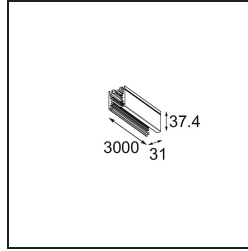

Date \_\_\_\_\_  
Customer \_\_\_\_\_  
Project \_\_\_\_\_  
Type \_\_\_\_\_

*Track 230V Profile Surface 3000 Non-Dim/Trailing Edge/DALI White Structure*

**Specifications**

Material	13810509
Lamp Included	No
Number of Light Sources	0
Input Voltage	230V
Electrical Class	I
IP Rating	20
Glow wire rating (°C)	960
Dimming Protocol	Non-Dim, Trailing Edge, DALI
Indoor/Outdoor	Indoor
Mounting	Surface
Adjustability	Not Applicable
Primary Colour & Primary Finish	White, Structure
Gross weight (g)	3910.0