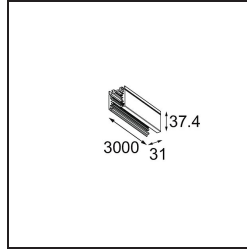

Date _____
Customer _____
Project _____
Type _____

Track 230V Profile Surface 3000 Non-Dim/Trailing Edge/DALI White Structure

Specifications

Material	13810509
Lamp Included	No
Number of Light Sources	0
Input Voltage	230V
Electrical Class	I
IP Rating	20
Glow wire rating (°C)	960
Dimming Protocol	Non-Dim, Trailing Edge, DALI
Indoor/Outdoor	Indoor
Mounting	Surface
Adjustability	Not Applicable
Primary Colour & Primary Finish	White, Structure
Gross weight (g)	3910.0