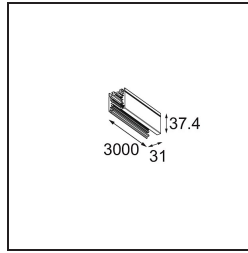

Date
Customer
Project
Type

Track 230V Profile Surface 3000 Non-Dim/Trailing Edge/DALI White Structure

Specifications

Material	13810509
Lamp Included	No
Number of Light Sources	0
Input Voltage	230V
Electrical Class	I
IP Rating	20
Glow wire rating (°C)	960
Dimming Protocol	Non-Dim, Trailing Edge, DALI
Indoor/Outdoor	Indoor
Mounting	Surface
Adjustability	Not Applicable
Primary Colour & Primary Finish	White, Structure
Gross weight (g)	3910.0