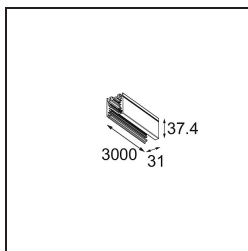

Date
Customer
Project
Type

Track 230V Profile Surface 3000 Non-Dim/Trailing Edge/DALI White Structure

Specifications

Material	13810509
Lamp Included	No
Number of Light Sources	0
Input Voltage	230V
Electrical Class	I
IP Rating	20
Glow wire rating (°C)	960
Dimming Protocol	Non-Dim, Trailing Edge, DALI
Indoor/Outdoor	Indoor
Mounting	Surface
Adjustability	Not Applicable
Primary Colour & Primary Finish	White, Structure
Gross weight (g)	3910.0

Specifications