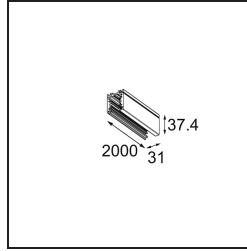

Date
Customer
Project
Type

Track 230V Profile Surface 2000 Non-Dim/Trailing Edge/DALI Black Structure

Specifications

Material	13810432
Lamp Included	No
Number of Light Sources	0
Input Voltage	230V
Electrical Class	I
IP Rating	20
Glow wire rating (°C)	960
Dimming Protocol	Non-Dim, Trailing Edge, DALI
Indoor/Outdoor	Indoor
Mounting	Surface
Adjustability	Not Applicable
Primary Colour & Primary Finish	Black, Structure
Gross weight (g)	2618.0