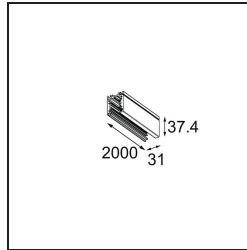

Date
Customer
Project
Type

Track 230V Profile Surface 2000 Non-Dim/Trailing Edge/DALI Black Structure

Specifications

Material	13810432
Lamp Included	No
Number of Light Sources	0
Input Voltage	230V
Electrical Class	I
IP Rating	20
Glow wire rating (°C)	960
Dimming Protocol	Non-Dim, Trailing Edge, DALI
Indoor/Outdoor	Indoor
Mounting	Surface
Adjustability	Not Applicable
Primary Colour & Primary Finish	Black, Structure
Gross weight (g)	2618.0