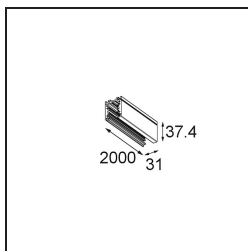

Date
Customer
Project
Type

Track 230V Profile Surface 2000 Non-Dim/Trailing Edge/DALI White Structure

Specifications

Material	13810409
Lamp Included	No
Number of Light Sources	0
Input Voltage	230V
Electrical Class	I
IP Rating	20
Glow wire rating (°C)	960
Dimming Protocol	Non-Dim, Trailing Edge, DALI
Indoor/Outdoor	Indoor
Mounting	Surface
Adjustability	Not Applicable
Primary Colour & Primary Finish	White, Structure
Gross weight (g)	2618.0

Specifications