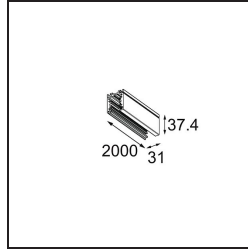

Date _____
Customer _____
Project _____
Type _____

Track 230V Profile Surface 2000 Non-Dim/Trailing Edge/DALI White Structure

Specifications

Material	13810409
Lamp Included	No
Number of Light Sources	0
Input Voltage	230V
Electrical Class	I
IP Rating	20
Glow wire rating (°C)	960
Dimming Protocol	Non-Dim, Trailing Edge, DALI
Indoor/Outdoor	Indoor
Mounting	Surface
Adjustability	Not Applicable
Primary Colour & Primary Finish	White, Structure
Gross weight (g)	2618.0